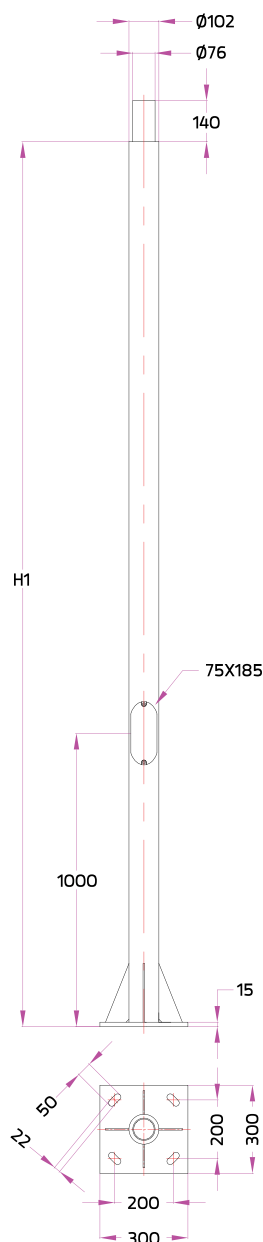

Gavalnized Steel Pole

Anchor Bolt Kit for this pole
Ordering Code: AUN-ACB-0008-00

Straight Cylindrical Hot-Dipped Galvanized Steel Pole Diameter 102 mm. with Spigot Size 76 mm.

| Type | Ordering Code | H1 (mm.) |
|---------------------------------|-----------------|----------|
| 16A Fuse + Prepared for dimming | AUN-POL-0012-XX | 4000 |
| | AUN-POL-0013-XX | 5000 |
| | AUN-POL-0029-XX | 6000 |

Available colors

| | |
|------------------|--|
| Black | [replace the last 2 digits of ordering code with 01] |
| Graphite | [replace the last 2 digits of ordering code with 02] |
| Dark Grey | [replace the last 2 digits of ordering code with 03] |
| Aluminium Silver | [replace the last 2 digits of ordering code with 04] |
| White | [replace the last 2 digits of ordering code with 06] |
| Wooden Brown | [replace the last 2 digits of ordering code with 07] |

Straight Cylindrical Hot-Dipped Galvanized Steel Pole Diameter 114 mm. with Spigot Size 76 mm.

| Type | Ordering Code | H1 (mm.) |
|---------------------------------|-----------------|----------|
| 16A Fuse + Prepared for dimming | AUN-POL-0018-XX | 6000 |

Pole Top Mount Option :

Gavalnized Steel Pole

Straight Cylindrical Hot-Dipped Galvanized Steel Pole Diameter 140/114 mm. with Spigot Size 76 mm.

| Type | Ordering Code | H1 (mm.) |
|---------------------------------|-----------------|----------|
| 16A Fuse + Prepared for dimming | AUN-POL-0019-XX | 7000 |
| | AUN-POL-0020-XX | 8000 |