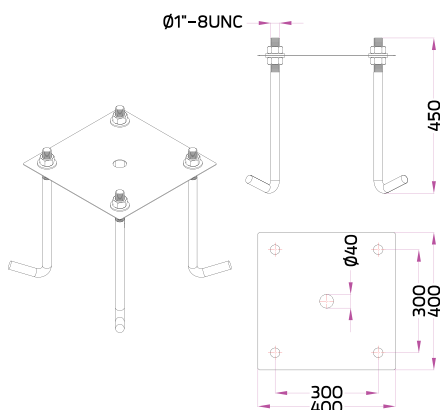

Pole Top Mount Option :

Gavalnized Steel Pole

Straight Cylindrical Hot-Dipped Galvanized Steel Pole Diameter 140/114 mm. with Spigot Size 76 mm.

| Type | Ordering Code | H1 (mm.) |
|---------------------------------|-----------------|----------|
| 16A Fuse + Prepared for dimming | AUN-POL-0019-XX | 7000 |
| | AUN-POL-0020-XX | 8000 |

For Luminaires :

Mini ANDROMEDA
Area Light
Single Sided /
Double Sided

Small SIROCCO
Area Light
Single Sided /
Double Sided

Medium SIROCCO
Area Light
Single Sided /
Double Sided

KRONOS
Area Light
Single Sided /
Double Sided

NEOS
Area Light
Single Sided /
Double Sided

Anchor Bolt Kit for this pole
Ordering Code: AUN-ACB-0009-00

Customized Pole Mounting Options :

Pole Top Mount Option :

Gavalnized Steel Pole

Anchor Bolt Kit for this pole
Ordering Code: AUN-ACB-0009-00

Straight Cylindrical Hot-Dipped Galvanized Steel Pole Diameter 114 mm. with Cable Outlets and Top Cap.

| Type | Ordering Code | H1 [mm.] |
|---------------------------------|-----------------|----------|
| 16A Fuse + Prepared for dimming | AUN-POL-0014-XX | 5000 |
| | AUN-POL-0015-XX | 6000 |