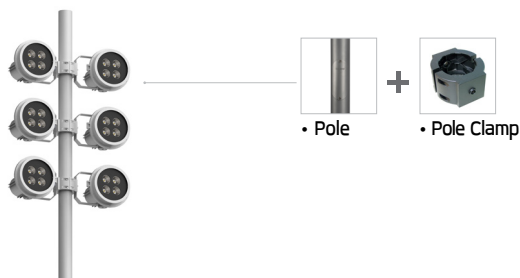

Customized Pole Mounting Options :

Option 1 :