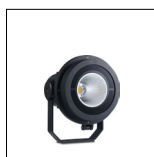

Customized Pole Mounting Options :

Option 1 :

Option 2 :

For Luminaires :

CANNON280

CANNON360

SIROCCO Floodlight

KRONOS Floodlight