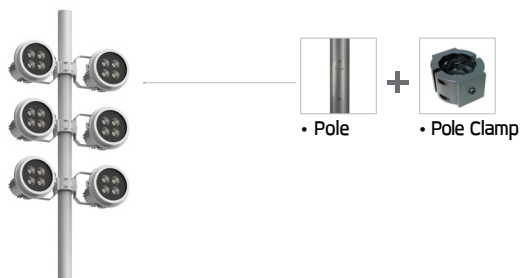

Customized Pole Mounting Options :

Option 1 :