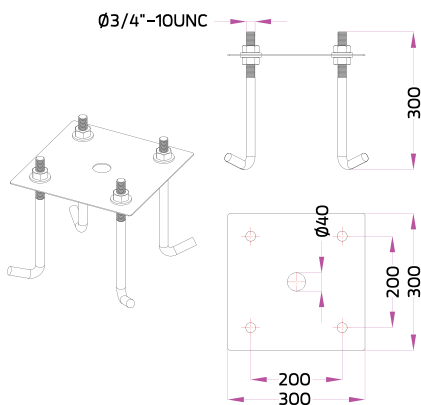

Gavalnized Steel Pole

Anchor Bolt Kit for this pole
Ordering Code: AUN-ACB-0008-00

Straight Cylindrical Hot-Dipped Galvanized Steel Pole Diameter 102 mm. with Spigot Size 76 mm.

| Type | Ordering Code | H1 (mm.) |
|---------------------------------|-----------------|----------|
| 16A Fuse + Prepared for dimming | AUN-POL-0012-XX | 4000 |
| | AUN-POL-0013-XX | 5000 |
| | AUN-POL-0029-XX | 6000 |

Straight Cylindrical Hot-Dipped Galvanized Steel Pole Diameter 114 mm. with Spigot Size 76 mm.

| Type | Ordering Code | H1 (mm.) |
|---------------------------------|-----------------|----------|
| 16A Fuse + Prepared for dimming | AUN-POL-0018-XX | 6000 |

Pole Top Mount Option :

Gavalnized Steel Pole

Straight Cylindrical Hot-Dipped Galvanized Steel Pole Diameter 140/114 mm. with Spigot Size 76 mm.

| Type | Ordering Code | H1 (mm.) |
|---------------------------------|-----------------|----------|
| 16A Fuse + Prepared for dimming | AUN-POL-0019-XX | 7000 |
| | AUN-POL-0020-XX | 8000 |