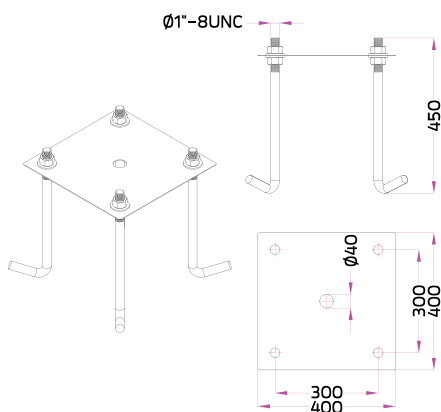

Neo EQUINOX
Pole Top Light
Single Sided /
Double Sided

NEOS
Area Light
Single Sided /
Double Sided

STICK Direct
Pole Top Light

Anchor Bolt Kit for this pole
Ordering Code: AUN-ACB-0009-00

Customized Pole Mounting Options :

Mini SPACE

Medium SPACE

Gavalnized Steel Pole

Anchor Bolt Kit for this pole
Ordering Code: AUN-ACB-0009-00

Straight Cylindrical Hot-Dipped Galvanized Steel Pole Diameter 140/114 mm. with Cable Outlets and Top Cap.