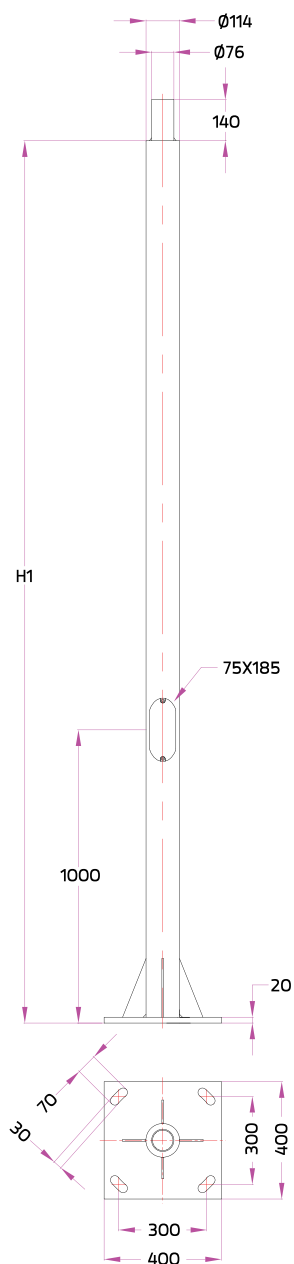

Gavalnized Steel Pole

Anchor Bolt Kit for this pole
Ordering Code: AUN-ACB-0008-00

Straight Cylindrical Hot-Dipped Galvanized Steel Pole Diameter 102 mm. with Spigot Size 76 mm.

| Type | Ordering Code | H1 (mm.) |
|---------------------------------|-----------------|----------|
| 16A Fuse + Prepared for dimming | AUN-POL-0012-XX | 4000 |
| | AUN-POL-0013-XX | 5000 |
| | AUN-POL-0029-XX | 6000 |

Pole Top Mount Solutions :

• Pole + • Pole Top Mount Adaptor

For Luminaires :

Mini SPACE

Medium SPACE

CANNON 280

CANNON 360

Gavalnized Steel Pole

Straight Cylindrical Hot-Dipped Galvanized Steel Pole Diameter 114 mm. with Spigot Size 76 mm.

| Type | Ordering Code | H1 (mm.) |
|---------------------------------|-----------------|----------|
| 16A Fuse + Prepared for dimming | AUN-POL-0018-XX | 6000 |

Pole Top Mount Option :

Gavalnized Steel Pole

Straight Cylindrical Hot-Dipped Galvanized Steel Pole Diameter 140/114 mm. with Spigot Size 76 mm.

| Type | Ordering Code | H1 (mm.) |
|---------------------------------|-----------------|----------|
| 16A Fuse + Prepared for dimming | AUN-POL-0019-XX | 7000 |
| | AUN-POL-0020-XX | 8000 |