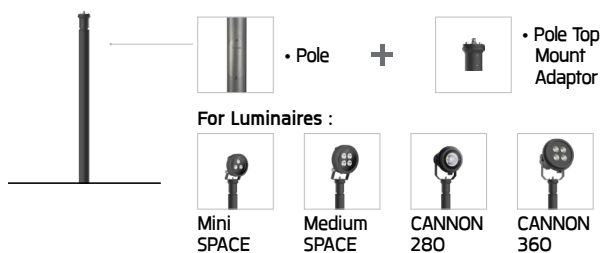

Neo EQUINOX
Pole Top Light
Single Sided /
Double Sided

NEOS
Area Light
Single Sided /
Double Sided

STICK Direct
Pole Top Light

Anchor Bolt Kit for this pole
Ordering Code: AUN-ACB-0009-00

Customized Pole Mounting Options :

Pole Top Mount Option :

Gavalnized Steel Pole

Straight Cylindrical Hot-Dipped Galvanized Steel Pole Diameter 140/114 mm. with Spigot Size 76 mm.

| Type | Ordering Code | H1 (mm.) |
|---------------------------------|-----------------|----------|
| 16A Fuse + Prepared for dimming | AUN-POL-0019-XX | 7000 |
| | AUN-POL-0020-XX | 8000 |