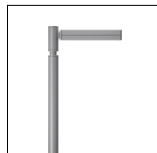

Straight Cylindrical Hot-Dipped Galvanized Steel Pole Diameter 114 mm. with Spigot Size 76 mm.

| Type | Ordering Code | H1 (mm.) |
|---------------------------------|-----------------|----------|
| 16A Fuse + Prepared for dimming | AUN-POL-0018-XX | 6000 |

For Luminaires :

Mini ANDROMEDA
Area Light
Single Sided /
Double Sided

Small SIROCCO
Area Light
Single Sided /
Double Sided

Medium SIROCCO
Area Light
Single Sided /
Double Sided

KRONOS
Area Light
Single Sided /
Double Sided

Neo EQUINOX
Pole Top Light
Single Sided /
Double Sided

NEOS
Area Light
Single Sided /
Double Sided

STICK Direct
Pole Top Light

Anchor Bolt Kit for this pole
Ordering Code: AUN-ACB-0009-00

Customized Pole Mounting Options :

Pole Top Mount Option :

Gavalnized Steel Pole

Straight Cylindrical Hot-Dipped Galvanized Steel Pole Diameter 140/114 mm. with Spigot Size 76 mm.

| Type | Ordering Code | H1 (mm.) |
|---------------------------------|-----------------|----------|
| 16A Fuse + Prepared for dimming | AUN-POL-0019-XX | 7000 |
| | AUN-POL-0020-XX | 8000 |