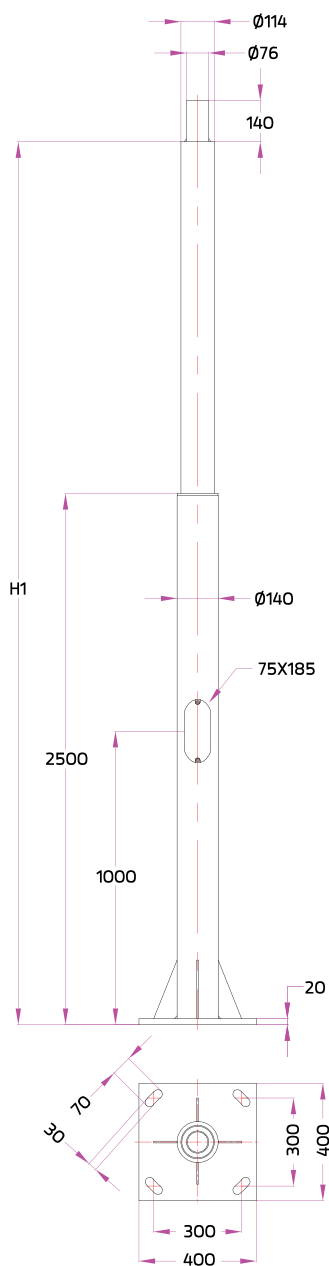

Gavalnized Steel Pole

Anchor Bolt Kit for this pole
Ordering Code: AUN-ACB-0008-00

Straight Cylindrical Hot-Dipped Galvanized Steel Pole Diameter 102 mm. with Spigot Size 76 mm.

| Type | Ordering Code | H1 (mm.) |
|---------------------------------|-----------------|----------|
| 16A Fuse + Prepared for dimming | AUN-POL-0012-XX | 4000 |
| | AUN-POL-0013-XX | 5000 |
| | AUN-POL-0029-XX | 6000 |

Straight Cylindrical Hot-Dipped Galvanized Steel Pole Diameter 114 mm. with Spigot Size 76 mm.

| Type | Ordering Code | H1 (mm.) |
|---------------------------------|-----------------|----------|
| 16A Fuse + Prepared for dimming | AUN-POL-0018-XX | 6000 |

Neo EQUINOX
Pole Top Light
Single Sided /
Double Sided

NEOS
Area Light
Single Sided /
Double Sided

STICK Direct
Pole Top Light

Anchor Bolt Kit for this pole
Ordering Code: AUN-ACB-0009-00

Customized Pole Mounting Options :

Pole Top Mount Option :

Gavalnized Steel Pole

Straight Cylindrical Hot-Dipped Galvanized Steel Pole Diameter 140/114 mm. with Spigot Size 76 mm.

| Type | Ordering Code | H1 (mm.) |
|---------------------------------|-----------------|----------|
| 16A Fuse + Prepared for dimming | AUN-POL-0019-XX | 7000 |
| | AUN-POL-0020-XX | 8000 |