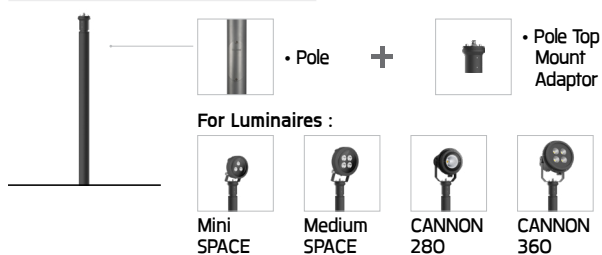

For Luminaires :

Mini ANDROMEDA
Area Light
Single Sided /
Double Sided

Small SIROCCO
Area Light
Single Sided /
Double Sided

Medium SIROCCO
Area Light
Single Sided /
Double Sided

KRONOS
Area Light
Single Sided /
Double Sided

NEOS
Area Light
Single Sided /
Double Sided

Anchor Bolt Kit for this pole
Ordering Code: AUN-ACB-0009-00

Customized Pole Mounting Options :

Pole Top Mount Option :

Gavalnized Steel Pole

Anchor Bolt Kit for this pole
Ordering Code: AUN-ACB-0009-00