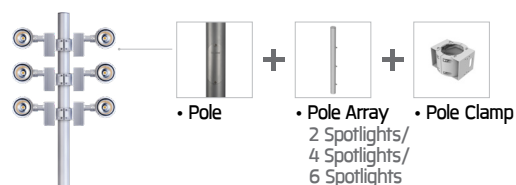

For Luminaires :

ATHLON Area Light
Single Sided /
Double Sided

Small SIROCCO Area Light
Single Sided /
Double Sided

Mini ANDROMEDA Area Light
Single Sided /
Double Sided

Neo EQUINOX Pole Top Light
Single Sided /
Double Sided

NEOS Area Light
Single Sided /
Double Sided

STICK Direct Pole Top Light

NeoPLACE Double Headed

EPSYLON Double Headed

Customized Pole Mounting Options :

for Mega SONIC Pole Array :

for Mega KUBIK Pole Array :

Pole Top Mount Solutions :

• Pole + • Pole Top Mount Adaptor

For Luminaires :

Mini SPACE

Medium SPACE

CANNON 280

CANNON 360

Gavalnized Steel Pole

Straight Cylindrical Hot-Dipped Galvanized Steel Pole Diameter 114 mm. with Spigot Size 76 mm.

| Type | Ordering Code | H1 (mm.) |
|---------------------------------|-----------------|----------|
| 16A Fuse + Prepared for dimming | AUN-POL-0018-XX | 6000 |