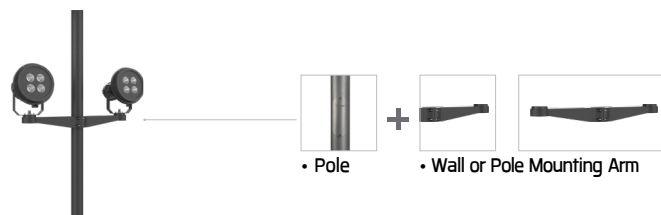

Option 2 :

For Luminaires :