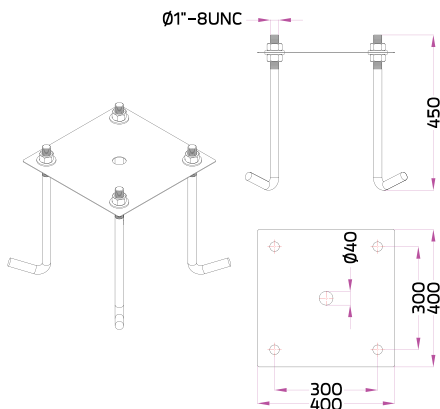

NEOS
Area Light
Single Sided /
Double Sided

Anchor Bolt Kit for this pole
Ordering Code: AUN-ACB-0009-00

Customized Pole Mounting Options :

Pole Top Mount Option :

Gavalnized Steel Pole

Anchor Bolt Kit for this pole
Ordering Code: AUN-ACB-0009-00

Straight Cylindrical Hot-Dipped Galvanized Steel Pole Diameter 114 mm. with Cable Outlets and Top Cap.

| Type | Ordering Code | H1 [mm.] |
|---------------------------------|-----------------|----------|
| 16A Fuse + Prepared for dimming | AUN-POL-0014-XX | 5000 |
| | AUN-POL-0015-XX | 6000 |