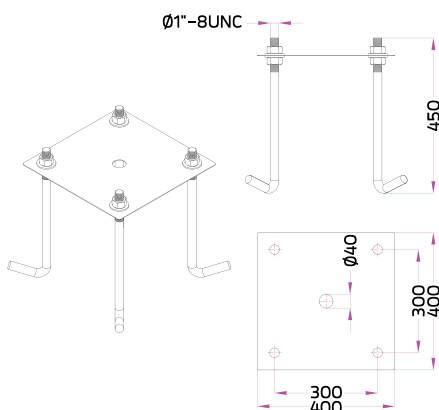

Neo EQUINOX
Pole Top Light
Single Sided /
Double Sided

NEOS
Area Light
Single Sided /
Double Sided

STICK Direct
Pole Top Light

Anchor Bolt Kit for this pole
Ordering Code: AUN-ACB-0009-00

Customized Pole Mounting Options :

Pole Top Mount Option :

Gavalnized Steel Pole

Straight Cylindrical Hot-Dipped Galvanized Steel Pole Diameter 140/114 mm. with Spigot Size 76 mm.

| Type | Ordering Code | H1 (mm.) |
|---------------------------------|-----------------|----------|
| 16A Fuse + Prepared for dimming | AUN-POL-0019-XX | 7000 |
| | AUN-POL-0020-XX | 8000 |