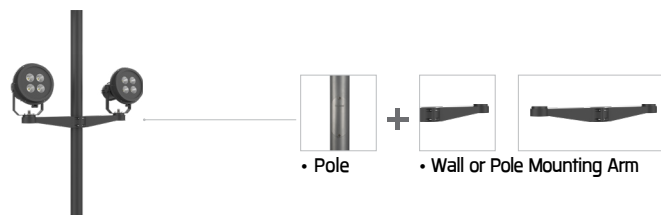

Option 2 :

For Luminaires :