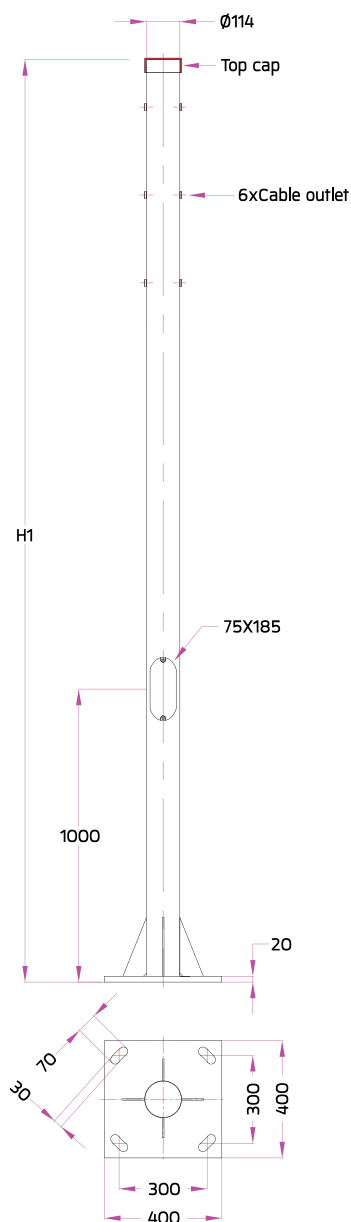

Gavalnized Steel Pole

Anchor Bolt Kit for this pole
Ordering Code: AUN-ACB-0009-00