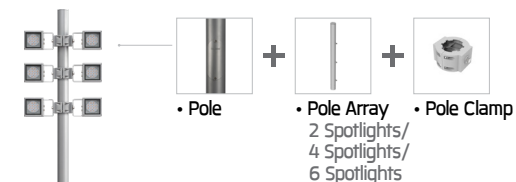

For Luminaires :

ATHLON Area Light
Single Sided /
Double Sided

Small SIROCCO Area Light
Single Sided /
Double Sided

Mini ANDROMEDA Area Light
Single Sided /
Double Sided

Neo EQUINOX Pole Top Light
Single Sided /
Double Sided

NEOS Area Light
Single Sided /
Double Sided

STICK Direct Pole Top Light

NeoPLACE Double Headed

EPSYLON Double Headed

Customized Pole Mounting Options :

for Mega SONIC Pole Array :

for Mega KUBIK Pole Array :