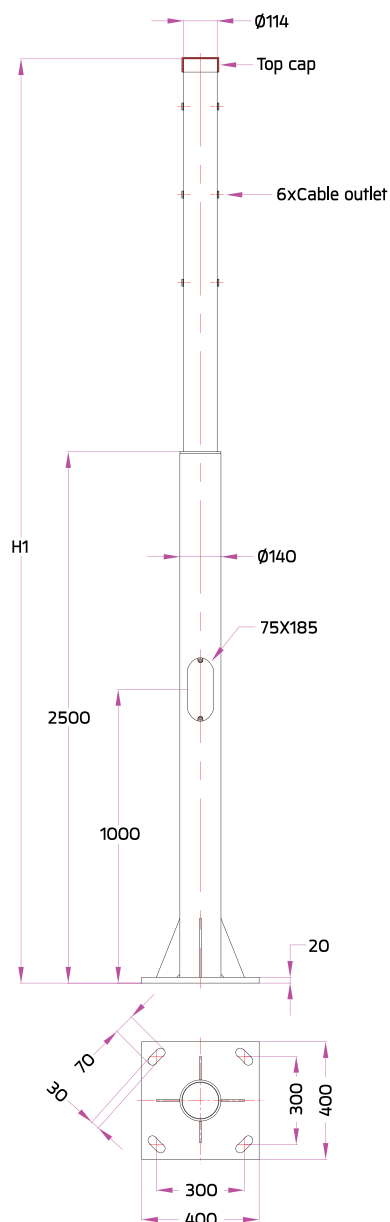

Gavalnized Steel Pole

Anchor Bolt Kit for this pole
Ordering Code: AUN-ACB-0008-00

Straight Cylindrical Hot-Dipped Galvanized Steel Pole Diameter 102 mm. with Spigot Size 76 mm.

| Type | Ordering Code | H1 (mm.) |
|---------------------------------|-----------------|----------|
| 16A Fuse + Prepared for dimming | AUN-POL-0012-XX | 4000 |
| | AUN-POL-0013-XX | 5000 |
| | AUN-POL-0029-XX | 6000 |

Straight Cylindrical Hot-Dipped Galvanized Steel Pole Diameter 114 mm. with Spigot Size 76 mm.

| Type | Ordering Code | H1 (mm.) |
|---------------------------------|-----------------|----------|
| 16A Fuse + Prepared for dimming | AUN-POL-0018-XX | 6000 |

Pole Top Mount Option :

Gavalnized Steel Pole

Straight Cylindrical Hot-Dipped Galvanized Steel Pole Diameter 140/114 mm. with Spigot Size 76 mm.

| Type | Ordering Code | H1 (mm.) |
|---------------------------------|-----------------|----------|
| 16A Fuse + Prepared for dimming | AUN-POL-0019-XX | 7000 |
| | AUN-POL-0020-XX | 8000 |

Mini SPACE

Medium SPACE

Gavalnized Steel Pole

Anchor Bolt Kit for this pole
Ordering Code: AUN-ACB-0009-00

Straight Cylindrical Hot-Dipped Galvanized Steel Pole Diameter 140/114 mm. with Cable Outlets and Top Cap.