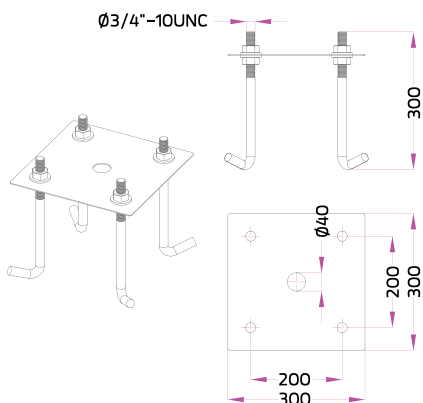

## Galvanized Steel Pole

Anchor Bolt Kit for this pole  
Ordering Code: AUN-ACB-0008-00

Straight Cylindrical Hot-Dipped Galvanized Steel Pole Diameter 102 mm. with Spigot Size 76 mm.

Type	Ordering Code	H1 [mm.]
16A Fuse + Prepared for dimming	AUN-POL-0012-XX	4000
	AUN-POL-0013-XX	5000
	AUN-POL-0029-XX	6000

## Galvanized Steel Pole

Straight Cylindrical Hot-Dipped Galvanized Steel Pole Diameter 114 mm. with Spigot Size 76 mm.

Type	Ordering Code	H1 (mm.)
16A Fuse + Prepared for dimming	AUN-POL-0018-XX	6000

## Galvanized Steel Pole

Straight Cylindrical Hot-Dipped Galvanized Steel Pole Diameter 140/114 mm. with Spigot Size 76 mm.

Type	Ordering Code	H1 (mm.)
16A Fuse + Prepared for dimming	AUN-POL-0019-XX	7000
	AUN-POL-0020-XX	8000