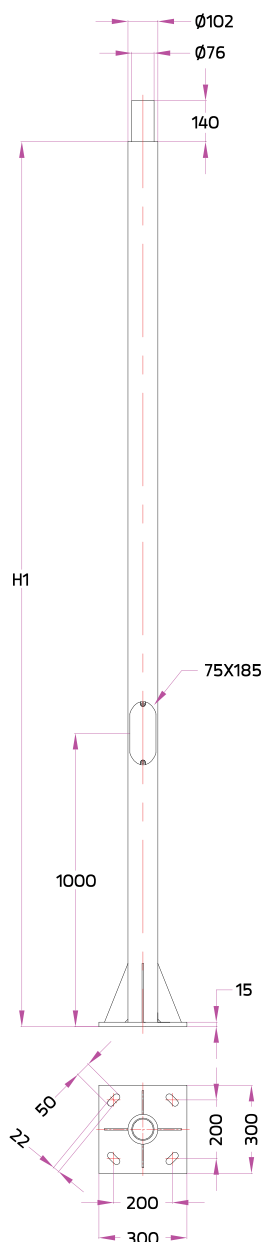

## Galvanized Steel Pole

Anchor Bolt Kit for this pole  
Ordering Code: AUN-ACB-0008-00

Straight Cylindrical Hot-Dipped Galvanized Steel Pole Diameter 102 mm. with Spigot Size 76 mm.

Type	Ordering Code	H1 [mm.]
16A Fuse + Prepared for dimming	AUN-POL-0012-XX	4000
	AUN-POL-0013-XX	5000
	AUN-POL-0029-XX	6000

### Available colors

Black	[replace the last 2 digits of ordering code with 01]
Graphite	[replace the last 2 digits of ordering code with 02]
Dark Grey	[replace the last 2 digits of ordering code with 03]
Aluminium Silver	[replace the last 2 digits of ordering code with 04]
White	[replace the last 2 digits of ordering code with 06]
Wooden Brown	[replace the last 2 digits of ordering code with 07]

### For Luminaires :

ATHLON Area Light  
Single Sided /  
Double Sided

Small SIROCCO  
Area Light  
Single Sided /  
Double Sided

Mini ANDROMEDA  
Area Light  
Single Sided /  
Double Sided

Neo EQUINOX  
Pole Top Light  
Single Sided /  
Double Sided

## Galvanized Steel Pole

Straight Cylindrical Hot-Dipped Galvanized Steel Pole Diameter 114 mm. with Spigot Size 76 mm.

Type	Ordering Code	H1 (mm.)
16A Fuse + Prepared for dimming	AUN-POL-0018-XX	6000