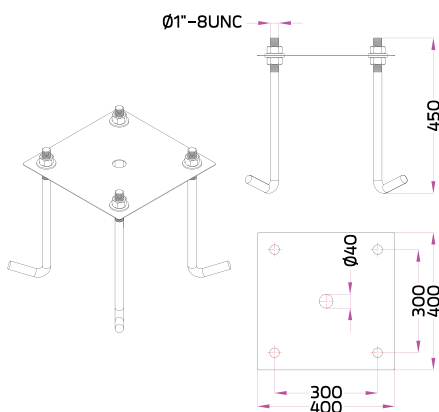

### For Luminaires :

**Mini ANDROMEDA**  
Area Light  
Single Sided /  
Double Sided

**Small SIROCCO**  
Area Light  
Single Sided /  
Double Sided

**Medium SIROCCO**  
Area Light  
Single Sided /  
Double Sided

**KRONOS**  
Area Light  
Single Sided /  
Double Sided

**Neo EQUINOX**  
Pole Top Light  
Single Sided /  
Double Sided

**NEOS**  
Area Light  
Single Sided /  
Double Sided

**STICK Direct**  
Pole Top Light

**PRIMUS Clear**  
Pole Top Light

**NARA**

Anchor Bolt Kit for this pole  
Ordering Code: AUN-ACB-0009-00