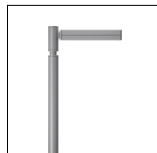

## Galvanized Steel Pole

Straight Cylindrical Hot-Dipped Galvanized Steel Pole Diameter 114 mm. with Spigot Size 76 mm.

Type	Ordering Code	H1 (mm.)
16A Fuse + Prepared for dimming	AUN-POL-0018-XX	6000

### For Luminaires :

**Mini ANDROMEDA**  
Area Light  
Single Sided /  
Double Sided

**Small SIROCCO**  
Area Light  
Single Sided /  
Double Sided

**Medium SIROCCO**  
Area Light  
Single Sided /  
Double Sided

**KRONOS**  
Area Light  
Single Sided /  
Double Sided

**Neo EQUINOX**  
Pole Top Light  
Single Sided /  
Double Sided

**NEOS**  
Area Light  
Single Sided /  
Double Sided

**STICK Direct**  
Pole Top Light