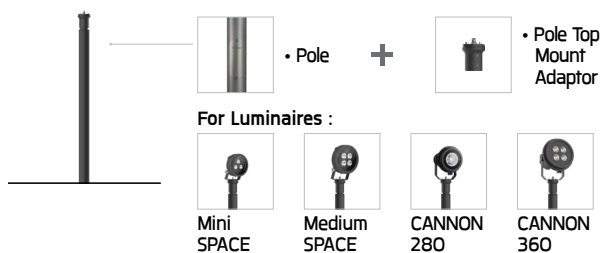

Customized Pole Mounting Options :

Pole Top Mount Option :