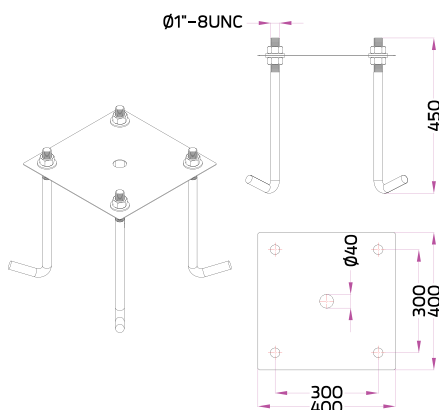

## Galvanized Steel Pole

Straight Cylindrical Hot-Dipped Galvanized Steel Pole Diameter 140/114 mm. with Spigot Size 76 mm.

Type	Ordering Code	H1 (mm.)
16A Fuse + Prepared for dimming	AUN-POL-0019-XX	7000
	AUN-POL-0020-XX	8000

### For Luminaires :

**Mini ANDROMEDA**  
Area Light  
Single Sided /  
Double Sided

**Small SIROCCO**  
Area Light  
Single Sided /  
Double Sided

**Medium SIROCCO**  
Area Light  
Single Sided /  
Double Sided

**KRONOS**  
Area Light  
Single Sided /  
Double Sided

**NEOS**  
Area Light  
Single Sided /  
Double Sided

**PRIMUS Clear**  
Pole Top Light

**NARA**

Anchor Bolt Kit for this pole  
Ordering Code: AUN-ACB-0009-00