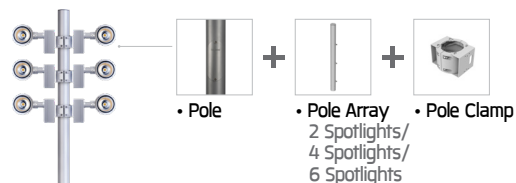

Customized Pole Mounting Options :

for Mega SONIC Pole Array :