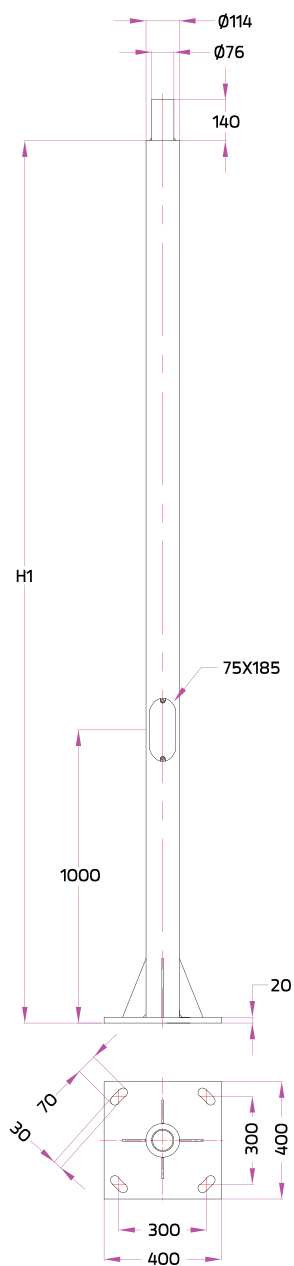

## Galvanized Steel Pole

Anchor Bolt Kit for this pole  
Ordering Code: AUN-ACB-0008-00

Straight Cylindrical Hot-Dipped Galvanized Steel Pole Diameter 102 mm. with Spigot Size 76 mm.

Type	Ordering Code	H1 [mm.]
16A Fuse + Prepared for dimming	AUN-POL-0012-XX	4000
	AUN-POL-0013-XX	5000
	AUN-POL-0029-XX	6000

### Available colors

Black	[replace the last 2 digits of ordering code with 01]
Graphite	[replace the last 2 digits of ordering code with 02]
Dark Grey	[replace the last 2 digits of ordering code with 03]
Aluminium Silver	[replace the last 2 digits of ordering code with 04]
White	[replace the last 2 digits of ordering code with 06]
Wooden Brown	[replace the last 2 digits of ordering code with 07]

#### for KUBIK Pole Array :

## Galvanized Steel Pole

Straight Cylindrical Hot-Dipped Galvanized Steel Pole Diameter 114 mm. with Spigot Size 76 mm.

Type	Ordering Code	H1 (mm.)
16A Fuse + Prepared for dimming	AUN-POL-0018-XX	6000