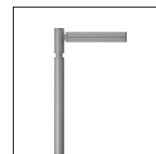

### For Luminaires :

ATHLON Area Light  
Single Sided /  
Double Sided

Small SIROCCO  
Area Light  
Single Sided /  
Double Sided

Mini ANDROMEDA  
Area Light  
Single Sided /  
Double Sided

Neo EQUINOX  
Pole Top Light  
Single Sided /  
Double Sided

NEOS Area Light  
Single Sided /  
Double Sided

STICK Direct  
Pole Top Light

NeoPLACE  
Double Headed

EPSYLON  
Double Headed

PRIMUS Clear  
Pole Top Light

NARA