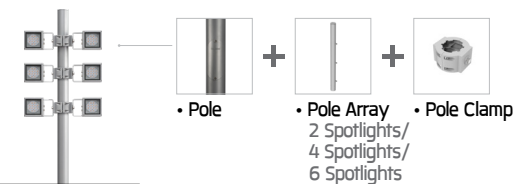

for KUBIK Pole Array :