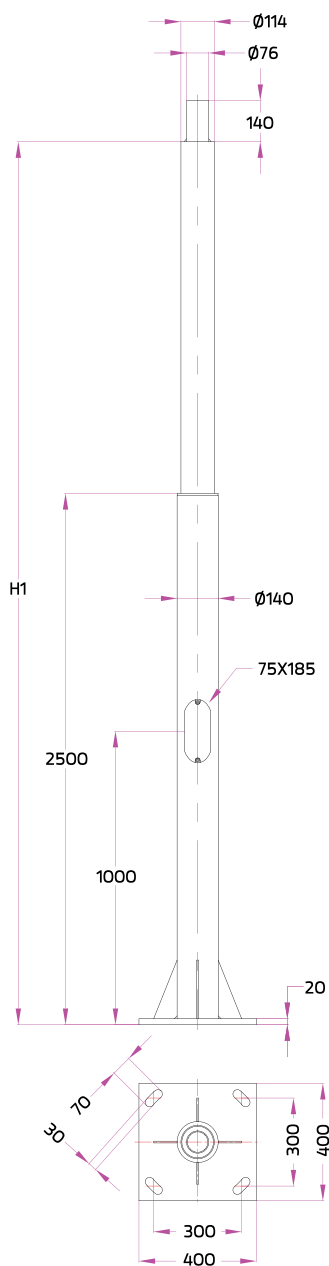

## Galvanized Steel Pole

Anchor Bolt Kit for this pole  
Ordering Code: AUN-ACB-0008-00

Straight Cylindrical Hot-Dipped Galvanized Steel Pole Diameter 102 mm. with Spigot Size 76 mm.

Type	Ordering Code	H1 [mm.]
16A Fuse + Prepared for dimming	AUN-POL-0012-XX	4000
	AUN-POL-0013-XX	5000
	AUN-POL-0029-XX	6000

## Galvanized Steel Pole

Straight Cylindrical Hot-Dipped Galvanized Steel Pole Diameter 114 mm. with Spigot Size 76 mm.

Type	Ordering Code	H1 (mm.)
16A Fuse + Prepared for dimming	AUN-POL-0018-XX	6000

**PRIMUS Clear**  
Pole Top Light

**NARA**

Anchor Bolt Kit for this pole  
Ordering Code: AUN-ACB-0009-00

## Galvanized Steel Pole

Straight Cylindrical Hot-Dipped Galvanized Steel Pole Diameter 140/114 mm. with Spigot Size 76 mm.

Type	Ordering Code	H1 (mm.)
16A Fuse + Prepared for dimming	AUN-POL-0019-XX	7000
	AUN-POL-0020-XX	8000