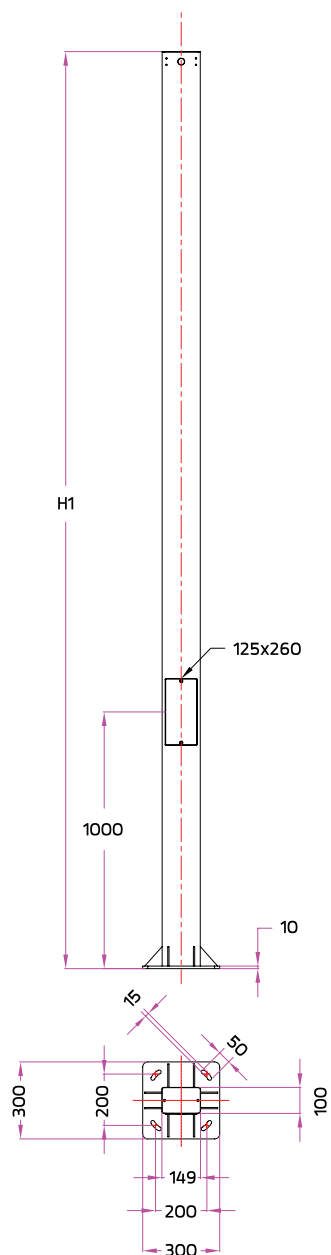

Galvanized Steel Pole

Hot-Dipped Galvanized Steel Pole 151x102mm. with Flange Base.

Type	Ordering Code	H1 (mm.)
Galvanized Steel Pole for Single Sided.	AUN-POL-0036-XX	6000
	AUN-POL-0037-XX	7000
	AUN-POL-0038-XX	8000
Galvanized Steel Pole for Double Sided.	AUN-POL-0046-XX	6000
	AUN-POL-0047-XX	7000
	AUN-POL-0048-XX	8000

Available colors

- Black [replace the last 2 digits of ordering code with 01]
- Graphite [replace the last 2 digits of ordering code with 02]
- Dark Grey [replace the last 2 digits of ordering code with 03]
- Aluminium Silver [replace the last 2 digits of ordering code with 04]
- White [replace the last 2 digits of ordering code with 06]
- Wooden Brown [replace the last 2 digits of ordering code with 07]

Anchor Bolt Kit for this pole
Ordering Code: AUN-ACB-0008-00

For Luminaires :

KORNER1
Single Sided

KORNER1
Double Sided

KORNER2
Single Sided

KORNER2
Double Sided

Galvanized Steel Pole

Hot-Dipped Galvanized Steel Pole 151x102mm. with Internal Anchorage Unit.

Type	Ordering Code	H1 (mm.)
Galvanized Steel Pole for Single Sided.	AUN-POL-0040-XX	6000
	AUN-POL-0041-XX	7000
	AUN-POL-0042-XX	8000
Galvanized Steel Pole for Double Sided.	AUN-POL-0050-XX	6000
	AUN-POL-0051-XX	7000
	AUN-POL-0052-XX	8000