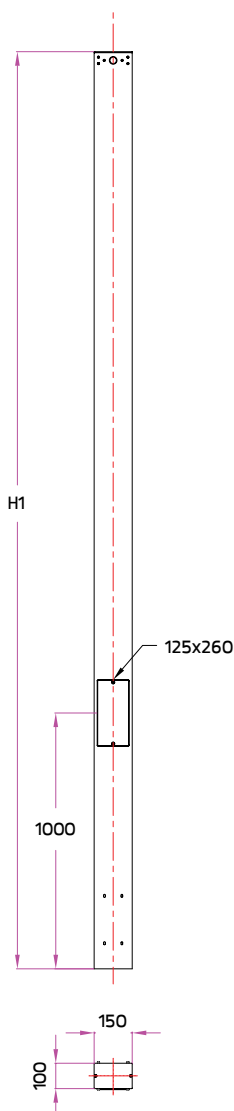

Galvanized Steel Pole

Hot-Dipped Galvanized Steel Pole 151x102mm. with Flange Base.

Type	Ordering Code	H1 (mm.)
Galvanized Steel Pole for Single Sided.	AUN-POL-0036-XX	6000
	AUN-POL-0037-XX	7000
	AUN-POL-0038-XX	8000
Galvanized Steel Pole for Double Sided.	AUN-POL-0046-XX	6000
	AUN-POL-0047-XX	7000
	AUN-POL-0048-XX	8000

Available colors

- Black [replace the last 2 digits of ordering code with 01]
- Graphite [replace the last 2 digits of ordering code with 02]
- Dark Grey [replace the last 2 digits of ordering code with 03]
- Aluminium Silver [replace the last 2 digits of ordering code with 04]
- White [replace the last 2 digits of ordering code with 06]
- Wooden Brown [replace the last 2 digits of ordering code with 07]

Anchor Bolt Kit for this pole
Ordering Code: AUN-ACB-0008-00

For Luminaires :

KORNER1
Single Sided

KORNER1
Double Sided

KORNER2
Single Sided

KORNER2
Double Sided

Galvanized Steel Pole

Hot-Dipped Galvanized Steel Pole 151x102mm. with Internal Anchorage Unit.

Type	Ordering Code	H1 (mm.)
Galvanized Steel Pole for Single Sided.	AUN-POL-0040-XX	6000
	AUN-POL-0041-XX	7000
	AUN-POL-0042-XX	8000
Galvanized Steel Pole for Double Sided.	AUN-POL-0050-XX	6000
	AUN-POL-0051-XX	7000
	AUN-POL-0052-XX	8000