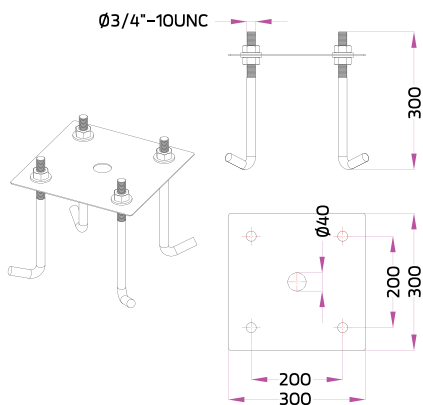

Galvanized Steel Pole

Hot-Dipped Galvanized Steel Pole 151x102mm. with Flange Base.

Type	Ordering Code	H1 (mm.)
Galvanized Steel Pole for Single Sided.	AUN-POL-0036-XX	6000
	AUN-POL-0037-XX	7000
	AUN-POL-0038-XX	8000
Galvanized Steel Pole for Double Sided.	AUN-POL-0046-XX	6000
	AUN-POL-0047-XX	7000
	AUN-POL-0048-XX	8000

Anchor Bolt Kit for this pole
Ordering Code: AUN-ACB-0008-00

For Luminaires :

KORNER1
Single Sided

KORNER1
Double Sided

KORNER2
Single Sided

KORNER2
Double Sided

Galvanized Steel Pole

Hot-Dipped Galvanized Steel Pole 151x102mm. with Internal Anchorage Unit.

Type	Ordering Code	H1 (mm.)
Galvanized Steel Pole for Single Sided.	AUN-POL-0040-XX	6000
	AUN-POL-0041-XX	7000
	AUN-POL-0042-XX	8000
Galvanized Steel Pole for Double Sided.	AUN-POL-0050-XX	6000
	AUN-POL-0051-XX	7000
	AUN-POL-0052-XX	8000

Anchor Bolt Kit for this pole
Ordering Code: AUN-ACB-0024-00

For Luminaires :

KORNER1
Single Sided

KORNER1
Double Sided

KORNER2
Single Sided

KORNER2
Double Sided