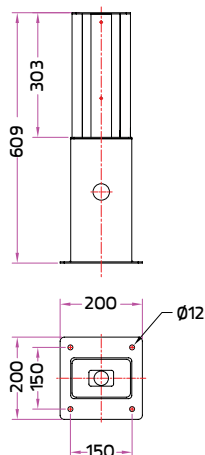

Available colors

- Black [replace the last 2 digits of ordering code with 01]
- Graphite [replace the last 2 digits of ordering code with 02]
- Dark Grey [replace the last 2 digits of ordering code with 03]
- Aluminium Silver [replace the last 2 digits of ordering code with 04]
- White [replace the last 2 digits of ordering code with 06]
- Wooden Brown [replace the last 2 digits of ordering code with 07]

Anchor Bolt Kit for this pole
Ordering Code: AUN-ACB-0024-00