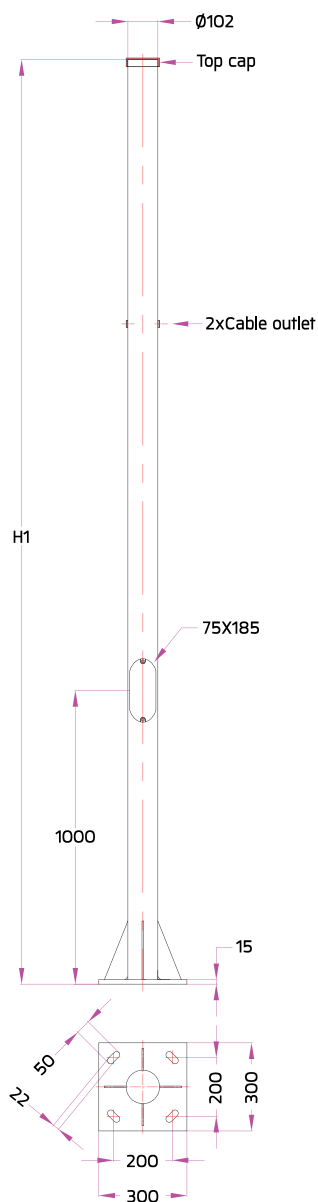

## Galvanized Steel Pole

Straight Cylindrical Hot-Dipped Galvanized Steel Pole Diameter 102 mm. with Cable Outlets and Top Cap

Type	Ordering Code	H1 (mm.)
16A Fuse + Prepared for dimming	AUN-POL-0023-XX	4000
	AUN-POL-0024-XX	5000

### Available colors

- Black [replace the last 2 digits of ordering code with 01]
- Graphite [replace the last 2 digits of ordering code with 02]
- Dark Grey [replace the last 2 digits of ordering code with 03]
- Aluminium Silver [replace the last 2 digits of ordering code with 04]
- White [replace the last 2 digits of ordering code with 06]
- Wooden Brown [replace the last 2 digits of ordering code with 07]

### For Luminaires :

Neo EQUINOX Pole Clamp  
Single Sided / Double Sided