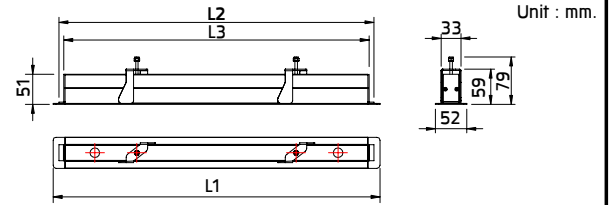

INSTALLATION MANUAL

PRODUCT NAME : Mounting Profile for Recessed Ceiling

No.	Accessories Name	Ordering Code
1.	Mounting Profile for Recessed Ceiling L = 546mm.	AUN-RCH-0013-XX
2.	Mounting Profile for Recessed Ceiling L = 1046mm.	AUN-RCH-0014-XX
3.	Mounting Profile for Recessed Ceiling L = 2046mm.	AUN-RCH-0015-XX