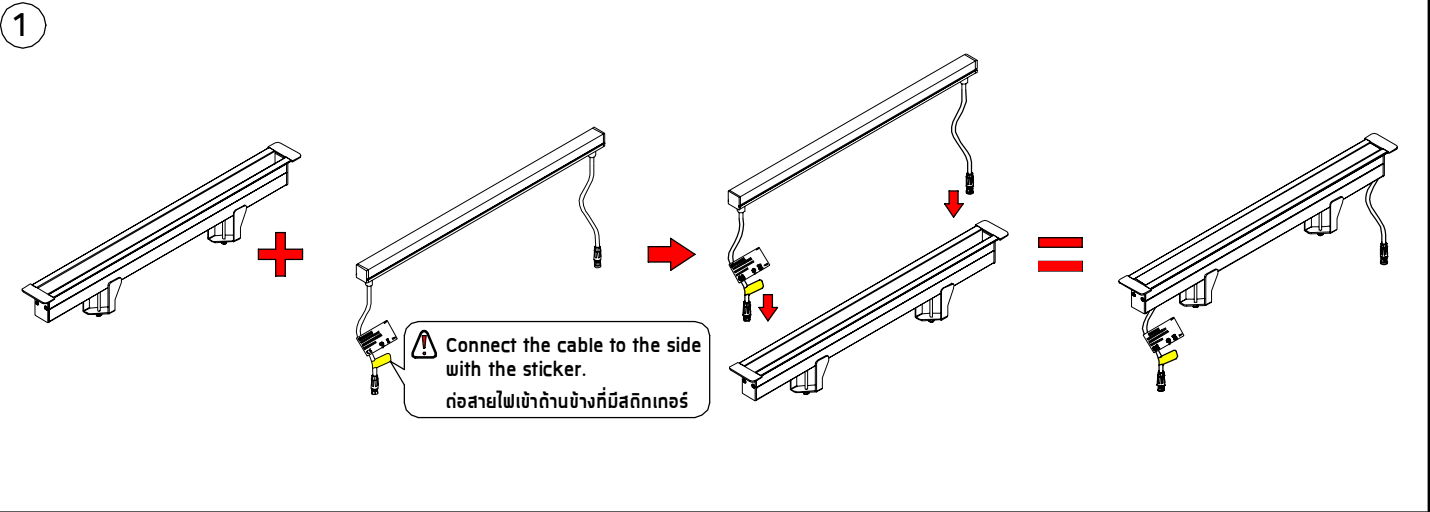

## INSTALLATION MANUAL

PRODUCT NAME : Mounting Profile for Recessed Ceiling

No.	Accessories Name	Ordering Code
1.	Mounting Profile for Recessed Ceiling L = 546mm.	AUN-RCH-0013-XX
2.	Mounting Profile for Recessed Ceiling L = 1046mm.	AUN-RCH-0014-XX
3.	Mounting Profile for Recessed Ceiling L = 2046mm.	AUN-RCH-0015-XX