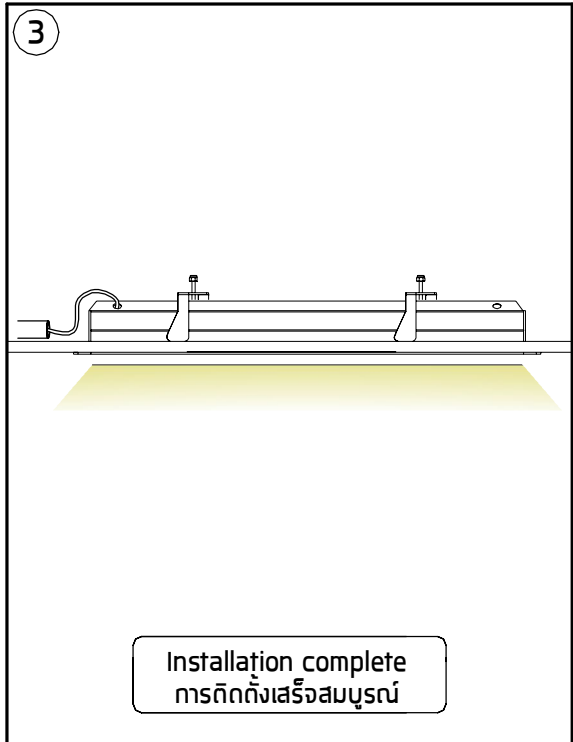

## INSTALLATION MANUAL

PRODUCT NAME : Mounting Profile for Recessed Ceiling

No.	Accessories Name	Ordering Code
1.	Mounting Profile for Recessed Ceiling L = 546mm.	AUN-RCH-0013-XX
2.	Mounting Profile for Recessed Ceiling L = 1046mm.	AUN-RCH-0014-XX
3.	Mounting Profile for Recessed Ceiling L = 2046mm.	AUN-RCH-0015-XX