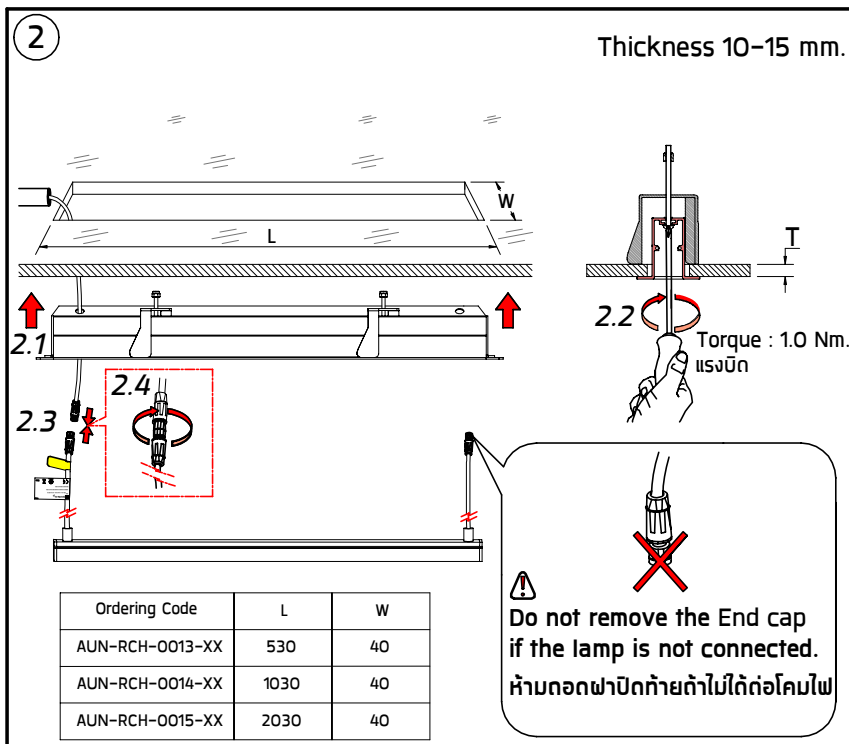

INSTALLATION MANUAL

PRODUCT NAME : Mounting Profile for Recessed Ceiling

No.	Accessories Name	Ordering Code
1.	Mounting Profile for Recessed Ceiling L = 546mm.	AUN-RCH-0013-XX
2.	Mounting Profile for Recessed Ceiling L = 1046mm.	AUN-RCH-0014-XX
3.	Mounting Profile for Recessed Ceiling L = 2046mm.	AUN-RCH-0015-XX

Ordering Code	L1	L2	L3
AUN-RCH-0013-XX	546	526	510
AUN-RCH-0014-XX	1046	1026	1010
AUN-RCH-0015-XX	2046	2026	2010