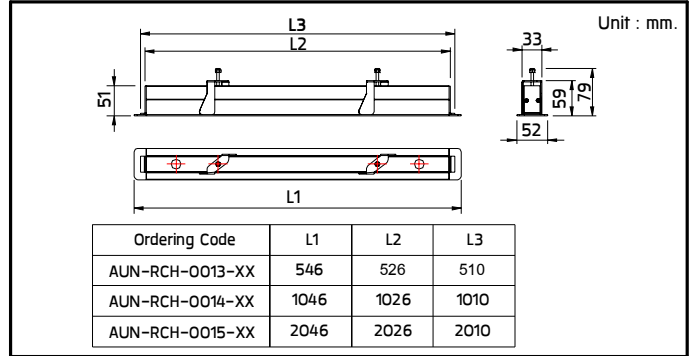

## INSTALLATION MANUAL

PRODUCT NAME : Mounting Profile for Recessed Ceiling

No.	Accessories Name	Ordering Code
1.	Mounting Profile for Recessed Ceiling L = 546mm.	AUN-RCH-0013-XX
2.	Mounting Profile for Recessed Ceiling L = 1046mm.	AUN-RCH-0014-XX
3.	Mounting Profile for Recessed Ceiling L = 2046mm.	AUN-RCH-0015-XX