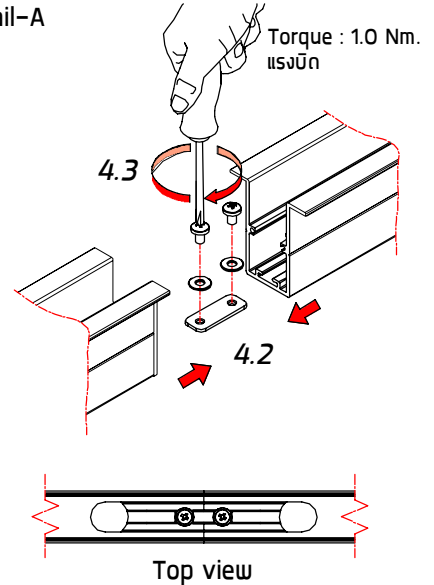

Detail-A

- Clean the products regularly to maintain good light output and prolong surface quality .
  Only use solvent-free cleaning solutions on the products.
  ทำความสะอาดผลิตภัณฑ์เป็นประจำเพื่อรักษาความส่องสว่างที่ดีและยืดอายุคุณภาพพื้นผิว
  ใช้น้ำยาทำความสะอาดที่ไม่มีแอลกอฮอล์หรือตัวทำละลายกับผลิตภัณฑ์เท่านั้น

- Do not use a high pressure washer to clean the products.
  ห้ามใช้เครื่องฉีดน้ำแรงดันสูงในการทำความสะอาดผลิตภัณฑ์

- Environmental protection: Waste electrical products should not be disposed of with household waste. please recycle where facilities exist. check with your local authority or retailer for recycling advice According to directive 2002/96/CE and directive 2012/19/EU Waste Electrical and Electronic Equipment (WEEE).
  ห้ามทิ้งผลิตภัณฑ์นี้ร่วมกับขยะในครัวเรือนชนิดอื่นๆเมื่อสิ้นสุดอายุการใช้งานโปรดแยกผลิตภัณฑ์ที่ออกจากของเสียประเภทอื่นๆและรีไซเคิลอย่างเหมาะสมเพื่อส่งเสริมการนำทรัพยากรกลับมาใช้ซ้ำซึ่งจะช่วยป้องกันอันตรายต่อสิ่งแวดล้อมหรือสุขภาพของมนุษย์ที่เกิดจากการทิ้งขยะโดยไม่มีการควบคุม
  อ้างอิงตามระเบียบ 2002/96/CE และระเบียบ 2012/19/EU Waste Electrical and Electronic Equipment (WEEE).