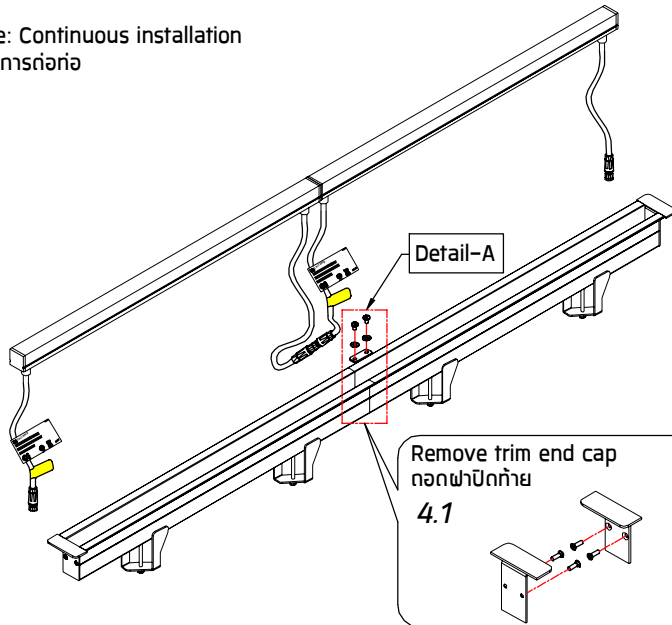

4 Sample: Continuous installation
ตัวอย่างการต่อต่อ