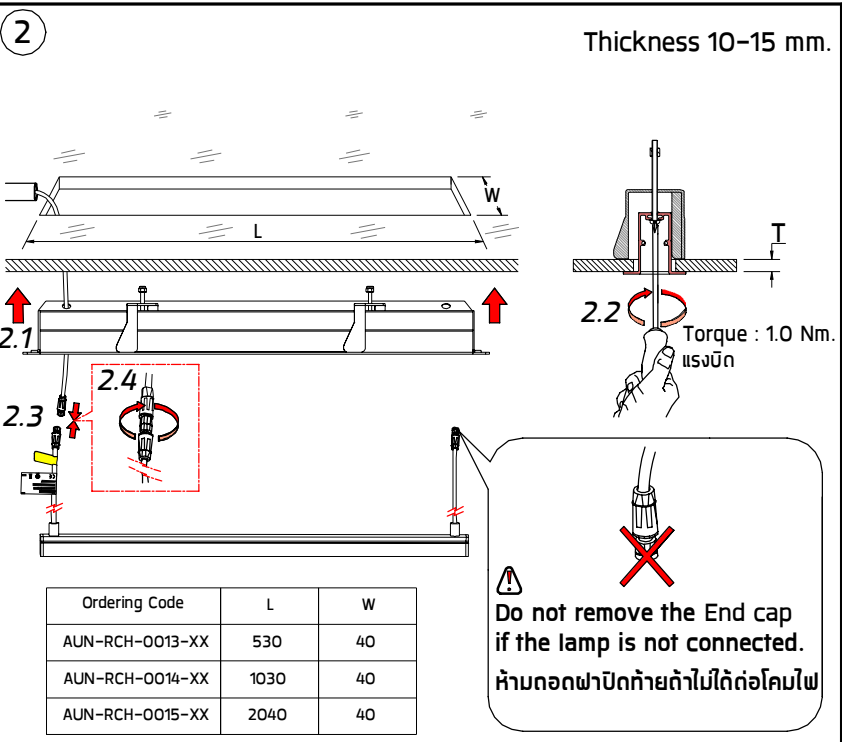

## INSTALLATION MANUAL

PRODUCT NAME : Mounting Profile for Recessed Ceiling

No.	Accessories Name	Ordering Code
1.	Mounting Profile for Recessed Ceiling L = 546mm.	AUN-RCH-0013-XX
2.	Mounting Profile for Recessed Ceiling L = 1046mm.	AUN-RCH-0014-XX
3.	Mounting Profile for Recessed Ceiling L = 2046mm.	AUN-RCH-0015-XX