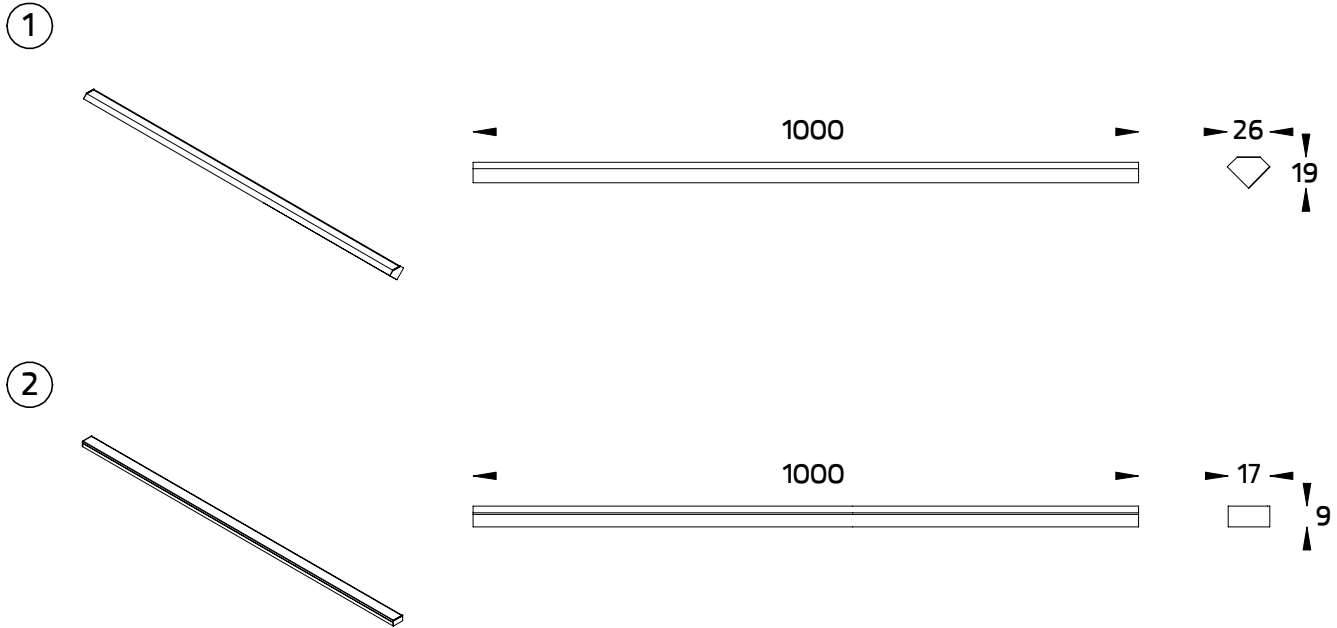

INSTALLATION MANUAL

PRODUCT NAME : Aluminium Profile 45 degree Length 1000mm.
Aluminium Profile flat Length 1000mm.

Unit:mm.
หน่วย:มม.

No.	Ordering Code	Accessory Name
1.	AUN-MOT-0061-00	Aluminium Profile 45 degree Length 1000mm.
2.	AUN-MOT-0062-00	Aluminium Profile flat Length 1000mm.