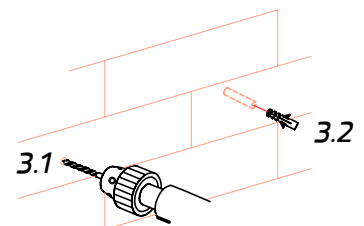

Wall bracket
แป้นยึดผนัง

! Use appropriate installation material depending on installation conditions.
เลือกสกรูและอุปกรณ์ยึดที่เข้ากับพื้นที่และประเภทการติดตั้ง