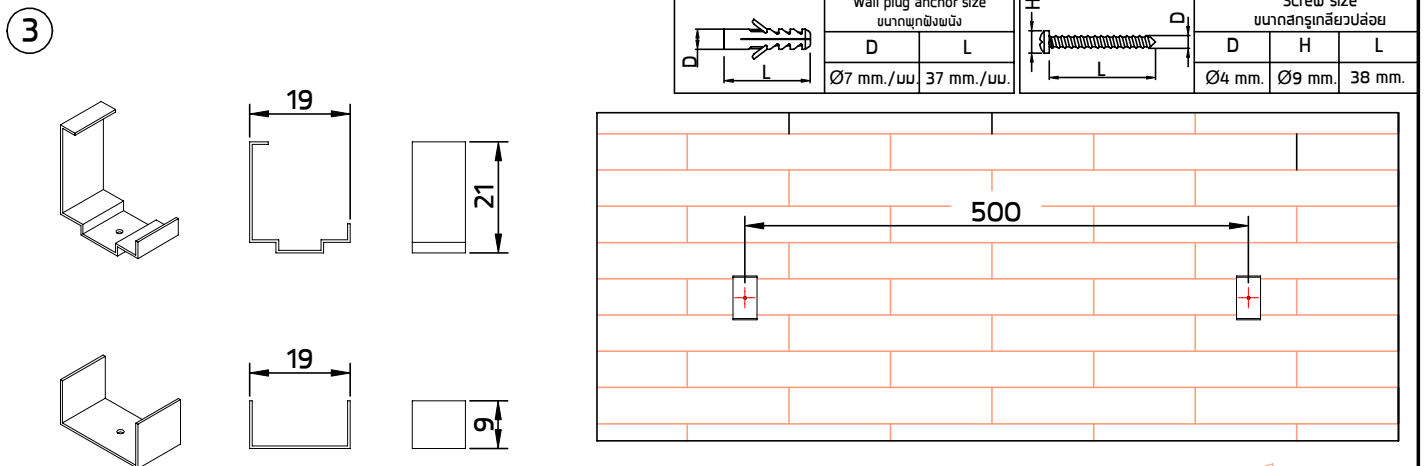

INSTALLATION MANUAL

PRODUCT NAME : Aluminium Profile 45 degree Length 1000mm.
Aluminium Profile flat Length 1000mm.

Unit:mm.
หน่วย:มม.

No.	Ordering Code	Accessory Name
1.	AUN-MOT-0061-00	Aluminium Profile 45 degree Length 1000mm.
2.	AUN-MOT-0062-00	Aluminium Profile flat Length 1000mm.