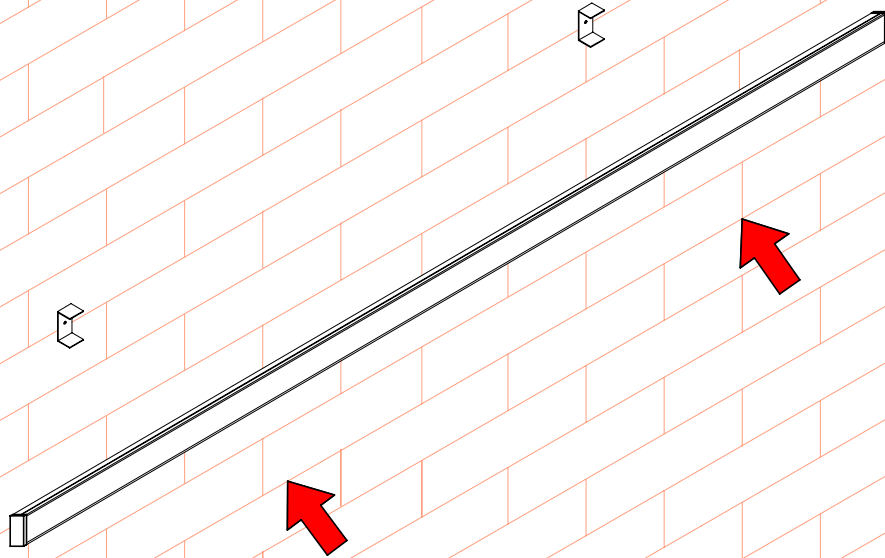

4

5

Installation complete
การติดตั้งเสร็จสมบูรณ์