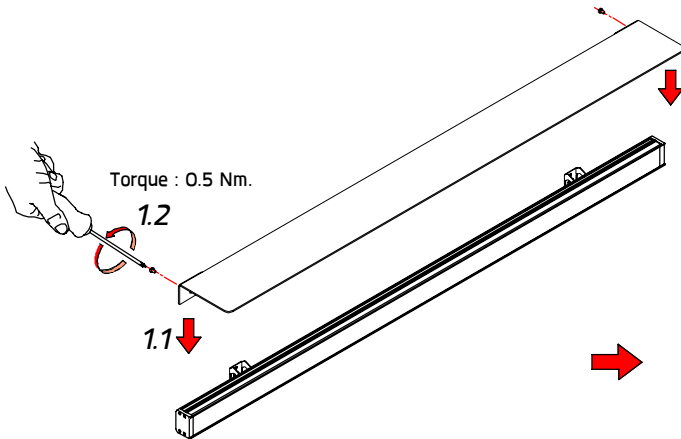

INSTALLATION MANUAL

PRODUCT NAME : Glare Shield Visor for ALESSA

Unit: mm.

No.	Accessories Name	Ordering Code	L
1.	Glare Shield Visor for ALESSA 500	AUN-GSH-0045-01	507
2.	Glare Shield Visor for ALESSA 1000	AUN-GSH-0046-01	1000

No.	Accessories Name	Ordering Code	L
3.	Glare Shield Visor for ALESSA 1000 RGBW	AUN-GSH-0047-01	1000

1

Installation complete
การติดตั้งเสร็จสมบูรณ์