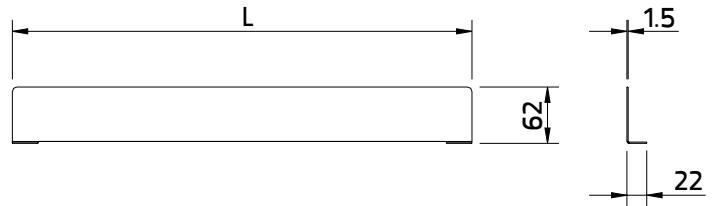

INSTALLATION MANUAL

PRODUCT NAME : Glare Shield Visor for ALESSA

Unit: mm.

No.	Accessories Name	Ordering Code	L
1.	Glare Shield Visor for ALESSA 500	AUN-GSH-0045-01	507
2.	Glare Shield Visor for ALESSA 1000	AUN-GSH-0046-01	1000

No.	Accessories Name	Ordering Code	L
3.	Glare Shield Visor for ALESSA 1000 RGBW	AUN-GSH-0047-01	1000

1

Installation complete
การติดตั้งเสร็จสมบูรณ์