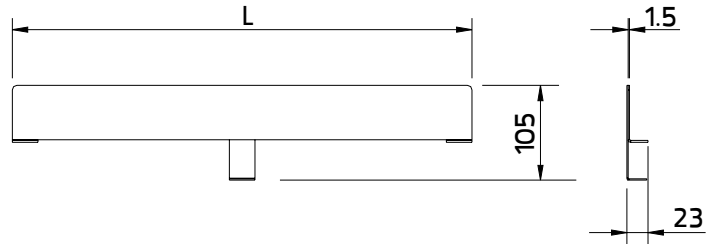

INSTALLATION MANUAL

PRODUCT NAME : Glare Shield Visor for ALESSA

Unit: mm.

No.	Accessories Name	Ordering Code	L
1.	Glare Shield Visor for ALESSA 500	AUN-GSH-0045-01	507
2.	Glare Shield Visor for ALESSA 1000	AUN-GSH-0046-01	1000

No.	Accessories Name	Ordering Code	L
3.	Glare Shield Visor for ALESSA 1000 RGBW	AUN-GSH-0047-01	1000

1

Installation complete
การติดตั้งเสร็จสมบูรณ์