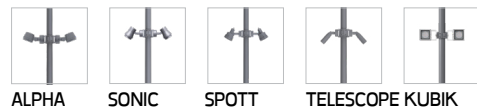

Available colors

Black	[replace the last 2 digits of ordering code with 01]
Graphite	[replace the last 2 digits of ordering code with 02]
Dark Grey	[replace the last 2 digits of ordering code with 03]
Aluminium Silver	[replace the last 2 digits of ordering code with 04]
White	[replace the last 2 digits of ordering code with 06]
Wooden Brown	[replace the last 2 digits of ordering code with 07]

For Luminaires :

Neo EQUINOX Pole Clamp
Single Sided / Double Sided

Customized Pole Mounting Options :

Option 1 :

For Luminaires :

For Luminaires :

Option 2 :

For Luminaires :