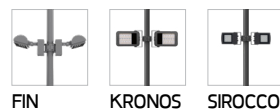

Available colors

Black	[replace the last 2 digits of ordering code with 01]
Graphite	[replace the last 2 digits of ordering code with 02]
Dark Grey	[replace the last 2 digits of ordering code with 03]
Aluminium Silver	[replace the last 2 digits of ordering code with 04]
White	[replace the last 2 digits of ordering code with 06]
Wooden Brown	[replace the last 2 digits of ordering code with 07]

For Luminaires :

Neo EQUINOX Pole Clamp
Single Sided / Double Sided

Customized Pole Mounting Options :

Option 1 :

For Luminaires :

For Luminaires :

Option 2 :

For Luminaires :