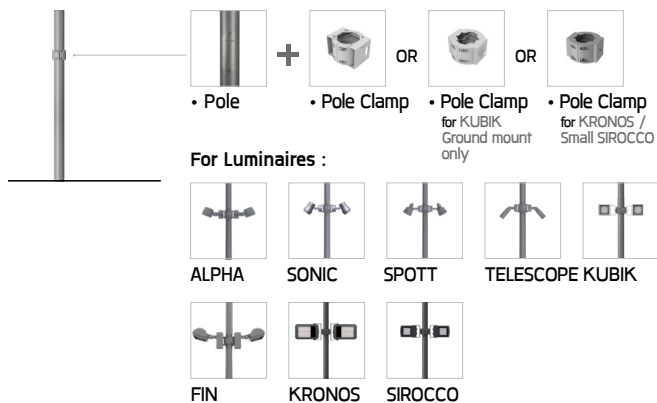

Aluminium Pole

Straight Cylindrical Extruded Aluminium Pole Diameter 105 mm. with Cable Outlets and Top Cap.

Type	Ordering Code	H1 (mm.)
16A Fuse + Prepared for dimming	AUN-POL-0021-XX	3500
	AUN-POL-0022-XX	4000

Available colors

Black	[replace the last 2 digits of ordering code with 01]
Graphite	[replace the last 2 digits of ordering code with 02]
Dark Grey	[replace the last 2 digits of ordering code with 03]
Aluminium Silver	[replace the last 2 digits of ordering code with 04]
White	[replace the last 2 digits of ordering code with 06]
Wooden Brown	[replace the last 2 digits of ordering code with 07]

For Luminaires :

Neo EQUINOX Pole Clamp
Single Sided / Double Sided

Customized Pole Mounting Options :

Option 1 :

Option 2 :

Anchor Bolt Kit for this pole Ordering Code: AUN-ACB-0005-00