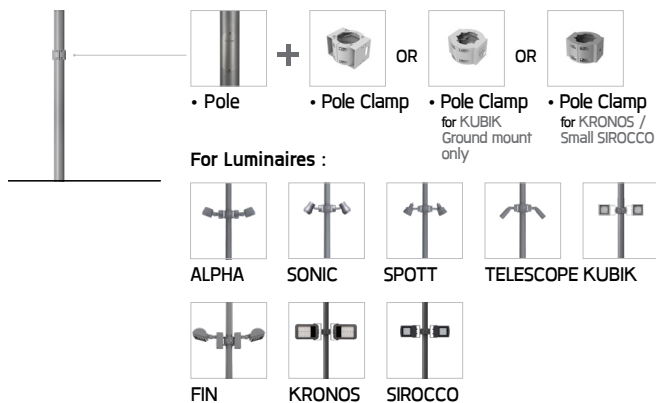

Customized Pole Mounting Options :

Option 1 :