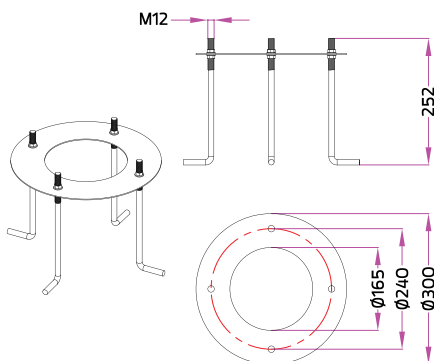

Anchor Bolt Kit for this pole Ordering Code: AUN-ACB-0005-00