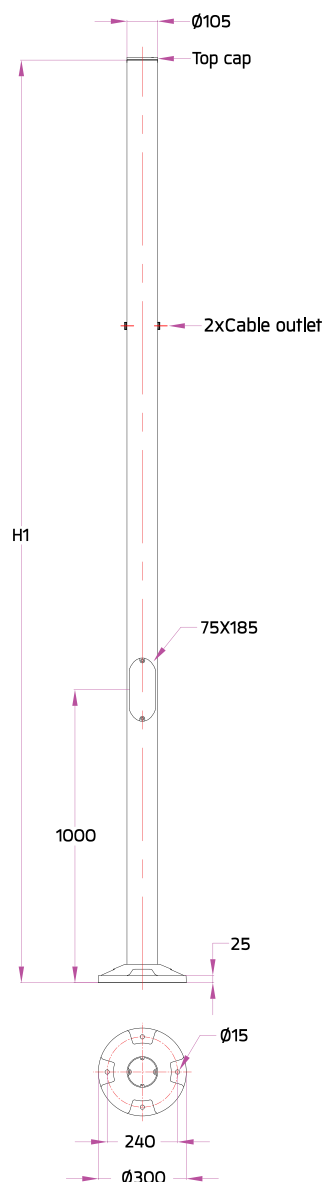

## Aluminium Pole

Straight Cylindrical Extruded Aluminium Pole Diameter 105 mm. with Cable Outlets and Top Cap.

Type	Ordering Code	H1 (mm.)
16A Fuse + Prepared for dimming	AUN-POL-0021-XX	3500
	AUN-POL-0022-XX	4000

### Available colors

Black	[replace the last 2 digits of ordering code with 01]
Graphite	[replace the last 2 digits of ordering code with 02]
Dark Grey	[replace the last 2 digits of ordering code with 03]
Aluminium Silver	[replace the last 2 digits of ordering code with 04]
White	[replace the last 2 digits of ordering code with 06]
Wooden Brown	[replace the last 2 digits of ordering code with 07]

### For Luminaires :

Neo EQUINOX Pole Clamp  
Single Sided / Double Sided

### Anchor Bolt Kit for this pole Ordering Code: AUN-ACB-0005-00