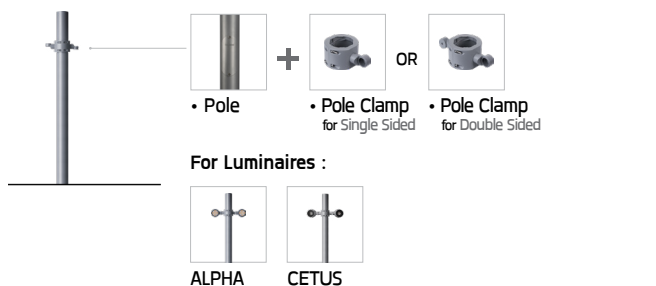

Anchor Bolt Kit for this pole Ordering Code: AUN-ACB-0005-00