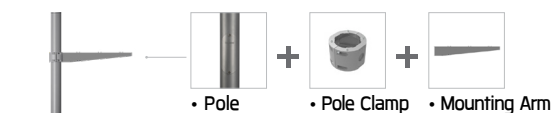

For Luminaires :

Option 2 :