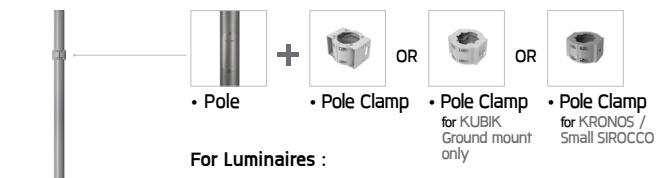

Customized Pole Mounting Options :

Option 1 :