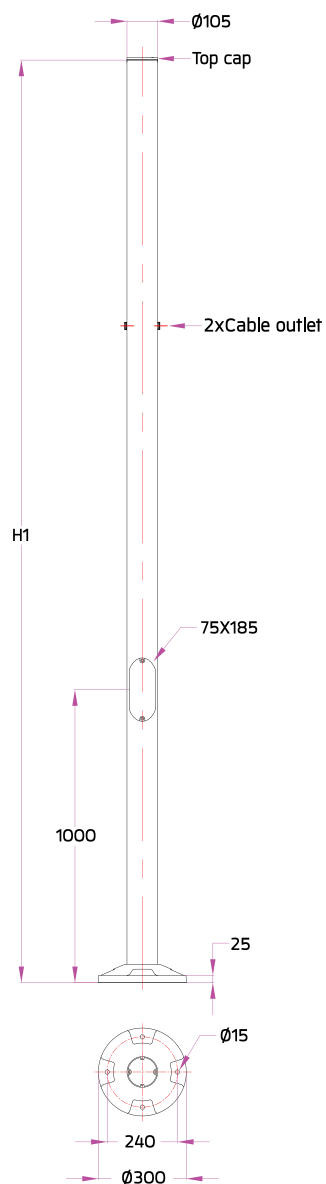

## Aluminium Pole

Straight Cylindrical Extruded Aluminium Pole Diameter 105 mm. with Cable Outlets and Top Cap.

Type	Ordering Code	H1 (mm.)
16A Fuse + Prepared for dimming	AUN-POL-0021-XX	3500
	AUN-POL-0022-XX	4000

### Available colors

Black	[replace the last 2 digits of ordering code with 01]
Graphite	[replace the last 2 digits of ordering code with 02]
Dark Grey	[replace the last 2 digits of ordering code with 03]
Aluminium Silver	[replace the last 2 digits of ordering code with 04]
White	[replace the last 2 digits of ordering code with 06]
Wooden Brown	[replace the last 2 digits of ordering code with 07]

### For Luminaires :

Neo EQUINOX Pole Clamp  
Single Sided / Double Sided