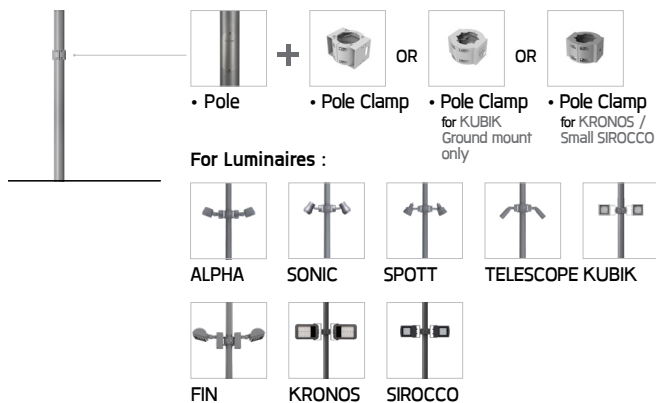

Aluminium Pole

Straight Cylindrical Extruded Aluminium Pole Diameter 105 mm. with Cable Outlets and Top Cap.

Type	Ordering Code	H1 (mm.)
16A Fuse + Prepared for dimming	AUN-POL-0021-XX	3500
	AUN-POL-0022-XX	4000

Available colors

Black	[replace the last 2 digits of ordering code with 01]
Graphite	[replace the last 2 digits of ordering code with 02]
Dark Grey	[replace the last 2 digits of ordering code with 03]
Aluminium Silver	[replace the last 2 digits of ordering code with 04]
White	[replace the last 2 digits of ordering code with 06]
Wooden Brown	[replace the last 2 digits of ordering code with 07]

For Luminaires :

Neo EQUINOX Pole Clamp
Single Sided / Double Sided

Customized Pole Mounting Options :

Option 1 :

Option 2 :

Anchor Bolt Kit for this pole Ordering Code: AUN-ACB-0005-00