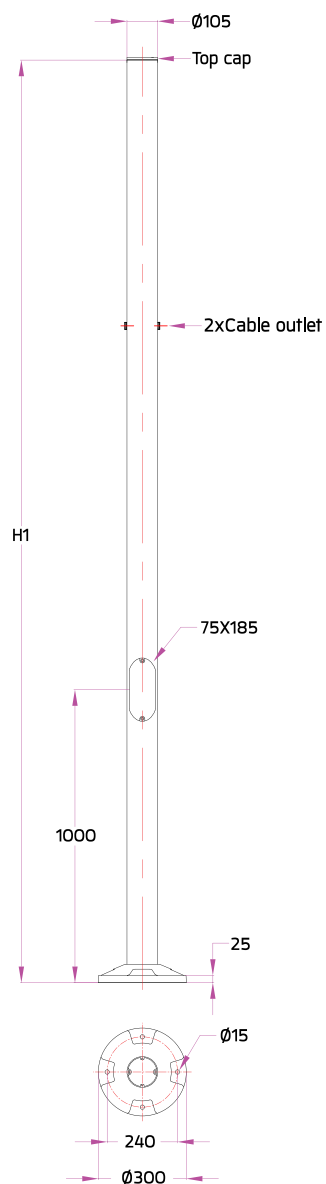

Aluminium Pole

Straight Cylindrical Extruded Aluminium Pole Diameter 105 mm. with Cable Outlets and Top Cap.

Type	Ordering Code	H1 (mm.)
16A Fuse + Prepared for dimming	AUN-POL-0021-XX	3500
	AUN-POL-0022-XX	4000

Available colors

Black	[replace the last 2 digits of ordering code with 01]
Graphite	[replace the last 2 digits of ordering code with 02]
Dark Grey	[replace the last 2 digits of ordering code with 03]
Aluminium Silver	[replace the last 2 digits of ordering code with 04]
White	[replace the last 2 digits of ordering code with 06]
Wooden Brown	[replace the last 2 digits of ordering code with 07]

For Luminaires :

Neo EQUINOX Pole Clamp
Single Sided / Double Sided

Customized Pole Mounting Options :

Option 1 :

Option 2 :

Anchor Bolt Kit for this pole Ordering Code: AUN-ACB-0005-00