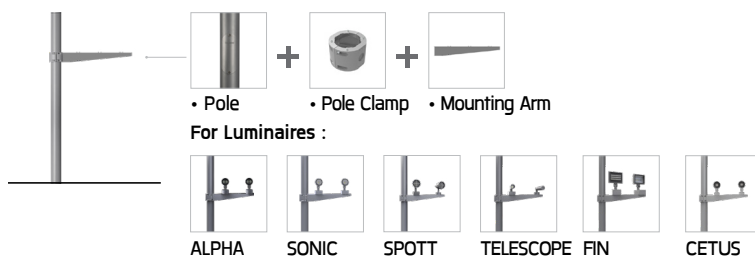

For Luminaires :

Neo EQUINOX Pole Clamp
Single Sided / Double Sided

Customized Pole Mounting Options :

Option 1 :

Option 2 :

Anchor Bolt Kit for this pole Ordering Code: AUN-ACB-0005-00