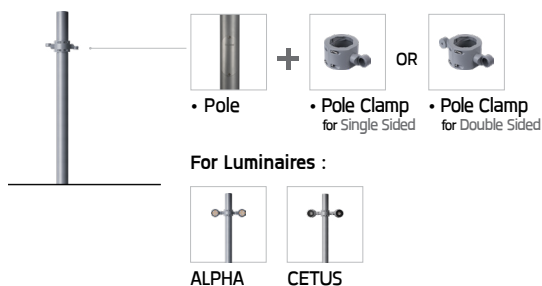

Aluminium Pole

Straight Cylindrical Extruded Aluminium Pole Diameter 105 mm. with Cable Outlets and Top Cap.

Type	Ordering Code	H1 (mm.)
16A Fuse + Prepared for dimming	AUN-POL-0021-XX	3500
	AUN-POL-0022-XX	4000

Available colors

Black	[replace the last 2 digits of ordering code with 01]
Graphite	[replace the last 2 digits of ordering code with 02]
Dark Grey	[replace the last 2 digits of ordering code with 03]
Aluminium Silver	[replace the last 2 digits of ordering code with 04]
White	[replace the last 2 digits of ordering code with 06]
Wooden Brown	[replace the last 2 digits of ordering code with 07]

For Luminaires :

Neo EQUINOX Pole Clamp
Single Sided / Double Sided

Customized Pole Mounting Options :

Option 1 :

Option 2 :

Anchor Bolt Kit for this pole Ordering Code: AUN-ACB-0005-00