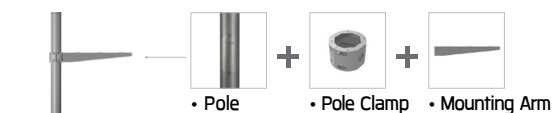

For Luminaires :

Neo EQUINOX Pole Clamp
Single Sided / Double Sided

Customized Pole Mounting Options :

Option 1 :

For Luminaires :

For Luminaires :

Option 2 :

For Luminaires :