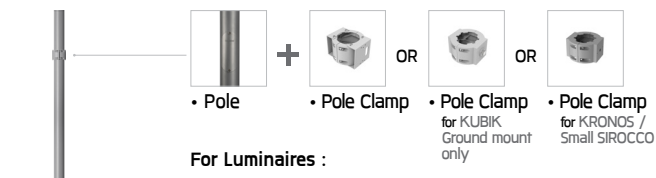

Aluminium Pole

Straight Cylindrical Extruded Aluminium Pole Diameter 105 mm. with Cable Outlets and Top Cap.

Type	Ordering Code	H1 (mm.)
16A Fuse + Prepared for dimming	AUN-POL-0021-XX	3500
	AUN-POL-0022-XX	4000

Available colors

Black	[replace the last 2 digits of ordering code with 01]
Graphite	[replace the last 2 digits of ordering code with 02]
Dark Grey	[replace the last 2 digits of ordering code with 03]
Aluminium Silver	[replace the last 2 digits of ordering code with 04]
White	[replace the last 2 digits of ordering code with 06]
Wooden Brown	[replace the last 2 digits of ordering code with 07]

For Luminaires :

Neo EQUINOX Pole Clamp
Single Sided / Double Sided

Customized Pole Mounting Options :

Option 1 :

For Luminaires :

For Luminaires :

Option 2 :

For Luminaires :