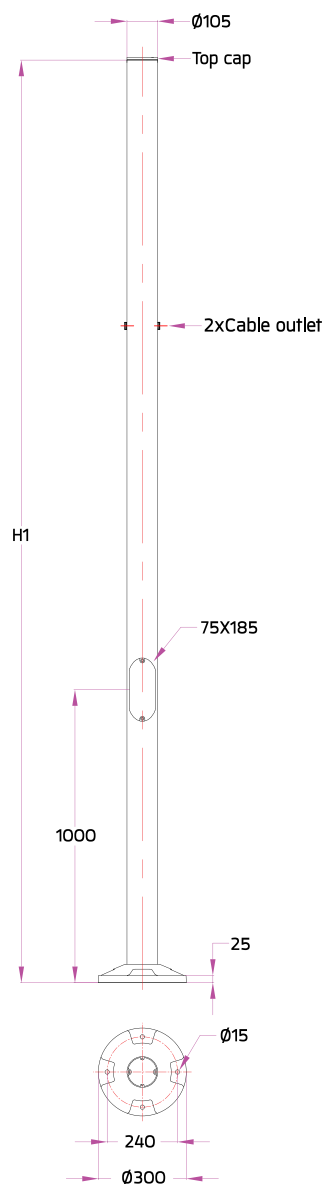

Aluminium Pole

Straight Cylindrical Extruded Aluminium Pole Diameter 105 mm. with Cable Outlets and Top Cap.

Type	Ordering Code	H1 (mm.)
16A Fuse + Prepared for dimming	AUN-POL-0021-XX	3500
	AUN-POL-0022-XX	4000

Available colors

Black	[replace the last 2 digits of ordering code with 01]
Graphite	[replace the last 2 digits of ordering code with 02]
Dark Grey	[replace the last 2 digits of ordering code with 03]
Aluminium Silver	[replace the last 2 digits of ordering code with 04]
White	[replace the last 2 digits of ordering code with 06]
Wooden Brown	[replace the last 2 digits of ordering code with 07]

For Luminaires :

Neo EQUINOX Pole Clamp
Single Sided / Double Sided

Customized Pole Mounting Options :

Option 1 :

For Luminaires :

For Luminaires :

Option 2 :

For Luminaires :

Anchor Bolt Kit for this pole Ordering Code: AUN-ACB-0005-00