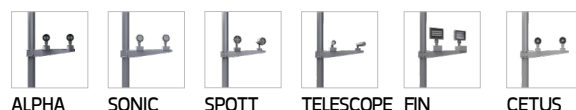

Available colors

Black	[replace the last 2 digits of ordering code with 01]
Graphite	[replace the last 2 digits of ordering code with 02]
Dark Grey	[replace the last 2 digits of ordering code with 03]
Aluminium Silver	[replace the last 2 digits of ordering code with 04]
White	[replace the last 2 digits of ordering code with 06]
Wooden Brown	[replace the last 2 digits of ordering code with 07]

For Luminaires :

Neo EQUINOX Pole Clamp
Single Sided / Double Sided

Customized Pole Mounting Options :

Option 1 :

For Luminaires :

For Luminaires :

Option 2 :

For Luminaires :

Anchor Bolt Kit for this pole Ordering Code: AUN-ACB-0005-00