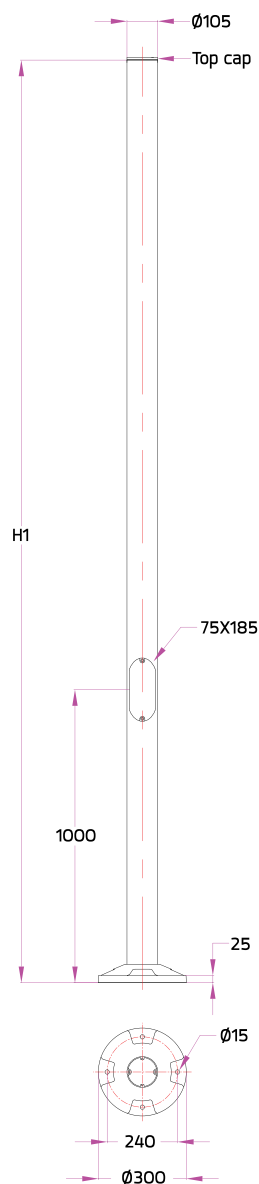

Aluminium Pole

Straight Cylindrical Extruded Aluminium Pole Diameter 105 mm. with Cable Outlets and Top Cap.

Type	Ordering Code	H1 (mm.)
16A Fuse + Prepared for dimming	AUN-POL-0021-XX	3500
	AUN-POL-0022-XX	4000

Available colors

Black	[replace the last 2 digits of ordering code with 01]
Graphite	[replace the last 2 digits of ordering code with 02]
Dark Grey	[replace the last 2 digits of ordering code with 03]
Aluminium Silver	[replace the last 2 digits of ordering code with 04]
White	[replace the last 2 digits of ordering code with 06]
Wooden Brown	[replace the last 2 digits of ordering code with 07]

For Luminaires :

Neo EQUINOX Pole Clamp
Single Sided / Double Sided

Anchor Bolt Kit for this pole
Ordering Code: AUN-ACB-0005-00

Customized Pole Mounting Options :

Option 1 :

For Luminaires :

Option 2 :

For Luminaires :