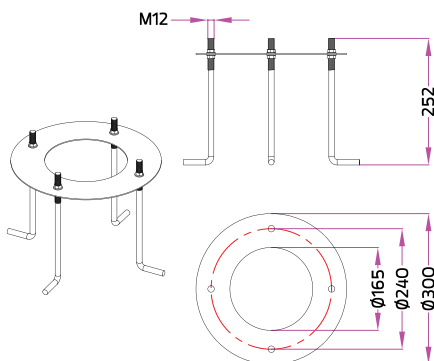

Aluminium Pole

Straight Cylindrical Extruded Aluminium Pole Diameter 105 mm. with Cable Outlets and Top Cap.

Type	Ordering Code	H1 (mm.)
16A Fuse + Prepared for dimming	AUN-POL-0021-XX	3500
	AUN-POL-0022-XX	4000

For Luminaires :

Neo EQUINOX Pole Clamp
Single Sided / Double Sided

Anchor Bolt Kit for this pole
Ordering Code: AUN-ACB-0005-00

Customized Pole Mounting Options :

Option 1 :

For Luminaires :

Option 2 :

For Luminaires :