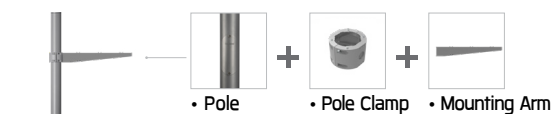

For Luminaires :

Neo EQUINOX Pole Clamp
Single Sided / Double Sided

Anchor Bolt Kit for this pole
Ordering Code: AUN-ACB-0005-00

Customized Pole Mounting Options :

Option 1 :

For Luminaires :

Option 2 :

For Luminaires :