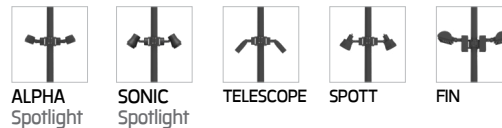

Available colors

Black	[replace the last 2 digits of ordering code with 01]
Graphite	[replace the last 2 digits of ordering code with 02]
Dark Grey	[replace the last 2 digits of ordering code with 03]
Aluminium Silver	[replace the last 2 digits of ordering code with 04]
White	[replace the last 2 digits of ordering code with 06]
Wooden Brown	[replace the last 2 digits of ordering code with 07]

For Luminaires :

Neo EQUINOX Pole Clamp
Single Sided / Double Sided

Anchor Bolt Kit for this pole
Ordering Code: AUN-ACB-0005-00

Customized Pole Mounting Options :

Option 1 :

For Luminaires :

Option 2 :

For Luminaires :