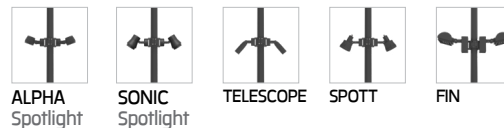

Available colors

Black	[replace the last 2 digits of ordering code with 01]
Graphite	[replace the last 2 digits of ordering code with 02]
Dark Grey	[replace the last 2 digits of ordering code with 03]
Aluminium Silver	[replace the last 2 digits of ordering code with 04]
White	[replace the last 2 digits of ordering code with 06]
Wooden Brown	[replace the last 2 digits of ordering code with 07]

For Luminaires :

Neo EQUINOX Pole Clamp
Single Sided / Double Sided

Customized Pole Mounting Options :

Option 1 :

For Luminaires :

Option 2 :

For Luminaires :

Anchor Bolt Kit for this pole
Ordering Code: AUN-ACB-0005-00