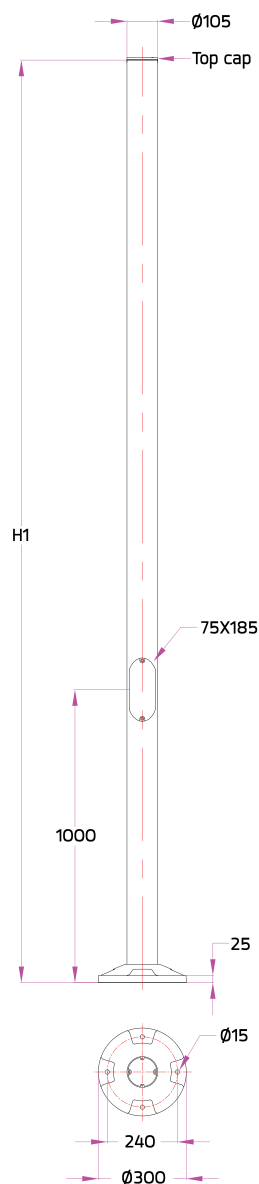

Aluminium Pole

Straight Cylindrical Extruded Aluminium Pole Diameter 105 mm. with Cable Outlets and Top Cap.

Type	Ordering Code	H1 (mm.)
16A Fuse + Prepared for dimming	AUN-POL-0021-XX	3500
	AUN-POL-0022-XX	4000

Available colors

Black	[replace the last 2 digits of ordering code with 01]
Graphite	[replace the last 2 digits of ordering code with 02]
Dark Grey	[replace the last 2 digits of ordering code with 03]
Aluminium Silver	[replace the last 2 digits of ordering code with 04]
White	[replace the last 2 digits of ordering code with 06]
Wooden Brown	[replace the last 2 digits of ordering code with 07]

For Luminaires :

Neo EQUINOX Pole Clamp
Single Sided / Double Sided

Customized Pole Mounting Options :

Option 1 :

For Luminaires :

Option 2 :

For Luminaires :

Anchor Bolt Kit for this pole
Ordering Code: AUN-ACB-0005-00