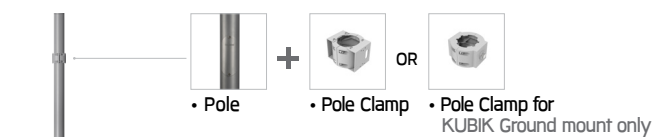

Aluminium Pole

Straight Cylindrical Extruded Aluminium Pole Diameter 105 mm. with Cable Outlets and Top Cap.

Type	Ordering Code	H1 (mm.)
16A Fuse + Prepared for dimming	AUN-POL-0021-XX	3500
	AUN-POL-0022-XX	4000

Available colors

Black	[replace the last 2 digits of ordering code with 01]
Graphite	[replace the last 2 digits of ordering code with 02]
Dark Grey	[replace the last 2 digits of ordering code with 03]
Aluminium Silver	[replace the last 2 digits of ordering code with 04]
White	[replace the last 2 digits of ordering code with 06]
Wooden Brown	[replace the last 2 digits of ordering code with 07]

For Luminaires :

Neo EQUINOX Pole Clamp
Single Sided / Double Sided

Customized Pole Mounting Options :

Option 1 :

For Luminaires :

Option 2 :

For Luminaires :

Anchor Bolt Kit for this pole
Ordering Code: AUN-ACB-0005-00