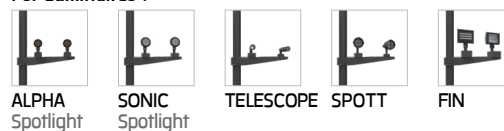

Available colors

Black	[replace the last 2 digits of ordering code with 01]
Graphite	[replace the last 2 digits of ordering code with 02]
Dark Grey	[replace the last 2 digits of ordering code with 03]
Aluminium Silver	[replace the last 2 digits of ordering code with 04]
White	[replace the last 2 digits of ordering code with 06]
Wooden Brown	[replace the last 2 digits of ordering code with 07]

For Luminaires :

Neo EQUINOX Pole Clamp
Single Sided / Double Sided

Customized Pole Mounting Options :

Option 1 :

For Luminaires :

Option 2 :

For Luminaires :

Anchor Bolt Kit for this pole
Ordering Code: AUN-ACB-0005-00