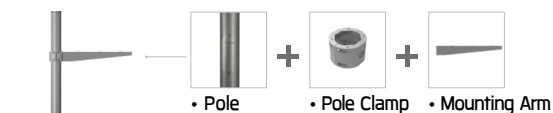

For Luminaires :

Neo EQUINOX Pole Clamp
Single Sided / Double Sided

Customized Pole Mounting Options :

Option 1 :

For Luminaires :

Option 2 :

For Luminaires :

Anchor Bolt Kit for this pole
Ordering Code: AUN-ACB-0005-00