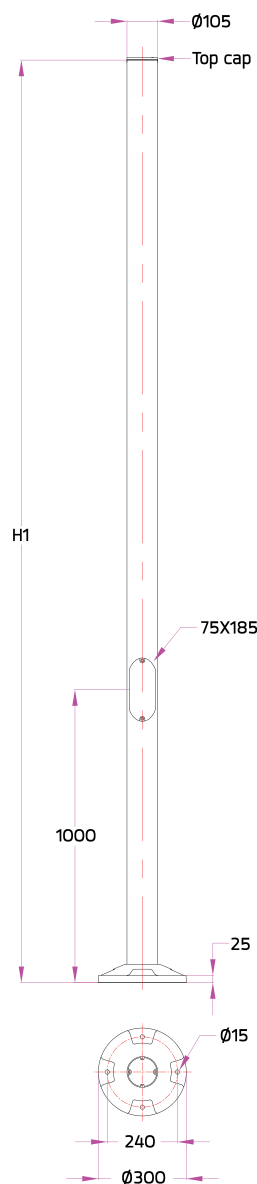

## Aluminium Pole

Straight Cylindrical Extruded Aluminium Pole Diameter 105 mm. with Cable Outlets and Top Cap.

Type	Ordering Code	H1 (mm.)
16A Fuse + Prepared for dimming	AUN-POL-0021-XX	3500
	AUN-POL-0022-XX	4000

### Available colors

Black	[replace the last 2 digits of ordering code with 01]
Graphite	[replace the last 2 digits of ordering code with 02]
Dark Grey	[replace the last 2 digits of ordering code with 03]
Aluminium Silver	[replace the last 2 digits of ordering code with 04]
White	[replace the last 2 digits of ordering code with 06]
Wooden Brown	[replace the last 2 digits of ordering code with 07]

### For Luminaires :

Neo EQUINOX Pole Clamp  
Single Sided / Double Sided