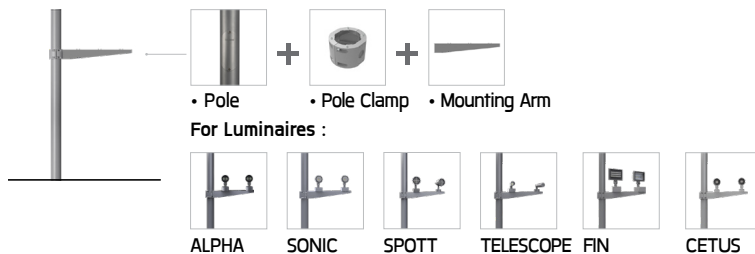

Aluminium Pole

Straight Cylindrical Extruded Aluminium Pole Diameter 105 mm. with Cable Outlets and Top Cap.

Type	Ordering Code	H1 (mm.)
16A Fuse + Prepared for dimming	AUN-POL-0021-XX	3500
	AUN-POL-0022-XX	4000

Available colors

Black	[replace the last 2 digits of ordering code with 01]
Graphite	[replace the last 2 digits of ordering code with 02]
Dark Grey	[replace the last 2 digits of ordering code with 03]
Aluminium Silver	[replace the last 2 digits of ordering code with 04]
White	[replace the last 2 digits of ordering code with 06]
Wooden Brown	[replace the last 2 digits of ordering code with 07]

For Luminaires :

Customized Pole Mounting Options :

Option 1 :

Option 2 :

Anchor Bolt Kit for this pole Ordering Code: AUN-ACB-0005-00