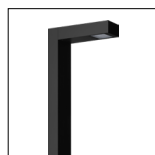

**Aluminium Pole**

Extruded Aluminium Pole 150x82mm. with Flange Base.

Type	Ordering Code	H1 (mm.)
Aluminium Pole for Single Sided.	AUN-POL-0035-XX	4500
Aluminium Pole for Double Sided.	AUN-POL-0045-XX	4500

**Available colors**

- Black [replace the last 2 digits of ordering code with 01]
- Graphite [replace the last 2 digits of ordering code with 02]
- Dark Grey [replace the last 2 digits of ordering code with 03]
- Aluminium Silver [replace the last 2 digits of ordering code with 04]
- White [replace the last 2 digits of ordering code with 06]
- Wooden Brown [replace the last 2 digits of ordering code with 07]

**Anchor Bolt Kit for this pole**  
**Ordering Code: AUN-ACB-0022-00**

**For Luminaires :**

**KORNER1**  
Single Sided

**KORNER1**  
Double Sided

**KORNER2**  
Single Sided

**KORNER2**  
Double Sided

**Aluminium Pole**

Extruded Aluminium Pole 150x82mm. with Internal Anchorage Unit.

Type	Ordering Code	H1 (mm.)
Aluminium Pole for Single Sided.	AUN-POL-0039-XX	4500
Aluminium Pole for Double Sided.	AUN-POL-0049-XX	4500

**Available colors**