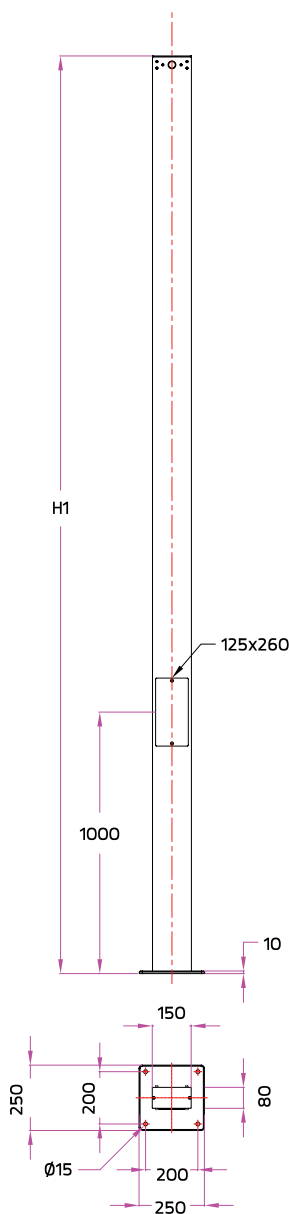

**Aluminium Pole**

Extruded Aluminium Pole 150x82mm. with Flange Base.

Type	Ordering Code	H1 (mm.)
Aluminium Pole for Single Sided.	AUN-POL-0035-XX	4500
Aluminium Pole for Double Sided.	AUN-POL-0045-XX	4500

**Available colors**

- Black [replace the last 2 digits of ordering code with 01]
- Graphite [replace the last 2 digits of ordering code with 02]
- Dark Grey [replace the last 2 digits of ordering code with 03]
- Aluminium Silver [replace the last 2 digits of ordering code with 04]
- White [replace the last 2 digits of ordering code with 06]
- Wooden Brown [replace the last 2 digits of ordering code with 07]

**Anchor Bolt Kit for this pole**  
**Ordering Code: AUN-ACB-0022-00**

**For Luminaires :**

**KORNER1**  
Single Sided

**KORNER1**  
Double Sided

**KORNER2**  
Single Sided

**KORNER2**  
Double Sided

**Aluminium Pole**

Extruded Aluminium Pole 150x82mm. with Internal Anchorage Unit.

Type	Ordering Code	H1 (mm.)
Aluminium Pole for Single Sided.	AUN-POL-0039-XX	4500
Aluminium Pole for Double Sided.	AUN-POL-0049-XX	4500

**Available colors**