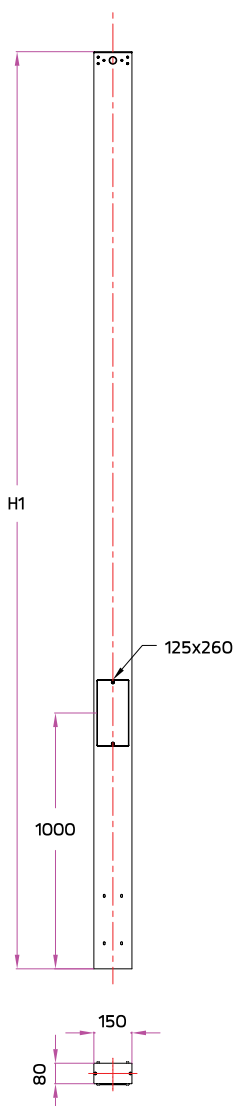

**Aluminium Pole**

Extruded Aluminium Pole 150x82mm. with Flange Base.

Type	Ordering Code	H1 (mm.)
Aluminium Pole for Single Sided.	AUN-POL-0035-XX	4500
Aluminium Pole for Double Sided.	AUN-POL-0045-XX	4500

**Available colors**

- Black [replace the last 2 digits of ordering code with 01]
- Graphite [replace the last 2 digits of ordering code with 02]
- Dark Grey [replace the last 2 digits of ordering code with 03]
- Aluminium Silver [replace the last 2 digits of ordering code with 04]
- White [replace the last 2 digits of ordering code with 06]
- Wooden Brown [replace the last 2 digits of ordering code with 07]

**Anchor Bolt Kit for this pole**  
**Ordering Code: AUN-ACB-0022-00**

**For Luminaires :**

**KORNER1**  
Single Sided

**KORNER1**  
Double Sided

**KORNER2**  
Single Sided

**KORNER2**  
Double Sided

**Aluminium Pole**

Extruded Aluminium Pole 150x82mm. with Internal Anchorage Unit.

Type	Ordering Code	H1 (mm.)
Aluminium Pole for Single Sided.	AUN-POL-0039-XX	4500
Aluminium Pole for Double Sided.	AUN-POL-0049-XX	4500

**Available colors**