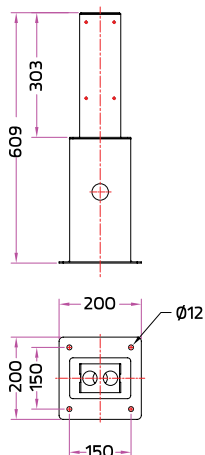

**Aluminium Pole**

Extruded Aluminium Pole 150x82mm. with Flange Base.

Type	Ordering Code	H1 (mm.)
Aluminium Pole for Single Sided.	AUN-POL-0035-XX	4500
Aluminium Pole for Double Sided.	AUN-POL-0045-XX	4500

**Anchor Bolt Kit for this pole**  
**Ordering Code: AUN-ACB-0022-00**

**For Luminaires :**

**KORNER1**  
Single Sided

**KORNER1**  
Double Sided

**KORNER2**  
Single Sided

**KORNER2**  
Double Sided

**Aluminium Pole**

Extruded Aluminium Pole 150x82mm. with Internal Anchorage Unit.

Type	Ordering Code	H1 (mm.)
Aluminium Pole for Single Sided.	AUN-POL-0039-XX	4500
Aluminium Pole for Double Sided.	AUN-POL-0049-XX	4500

**Available colors**

**Anchor Bolt Kit for this pole**  
 Ordering Code: AUN-ACB-0023-00

**For Luminaires :**

**KORNER1**  
Single Sided

**KORNER1**  
Double Sided

**KORNER2**  
Single Sided

**KORNER2**  
Double Sided