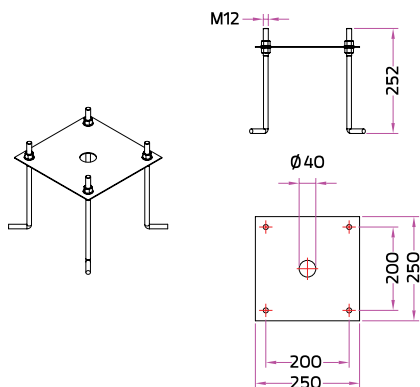

**Aluminium Pole**

Extruded Aluminium Pole 150x82mm. with Flange Base.

Type	Ordering Code	H1 (mm.)
Aluminium Pole for Single Sided.	AUN-POL-0035-XX	4500
Aluminium Pole for Double Sided.	AUN-POL-0045-XX	4500

**Anchor Bolt Kit for this pole**  
**Ordering Code: AUN-ACB-0022-00**

**For Luminaires :**

**KORNER1**  
Single Sided

**KORNER1**  
Double Sided

**KORNER2**  
Single Sided

**KORNER2**  
Double Sided

**Aluminium Pole**

Extruded Aluminium Pole 150x82mm. with Internal Anchorage Unit.

Type	Ordering Code	H1 (mm.)
Aluminium Pole for Single Sided.	AUN-POL-0039-XX	4500
Aluminium Pole for Double Sided.	AUN-POL-0049-XX	4500

**Available colors**

**Anchor Bolt Kit for this pole**  
 Ordering Code: AUN-ACB-0023-00

**For Luminaires :**

**KORNER1**  
Single Sided

**KORNER1**  
Double Sided

**KORNER2**  
Single Sided

**KORNER2**  
Double Sided