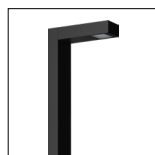

For Luminaires :

KORNER1
Single Sided