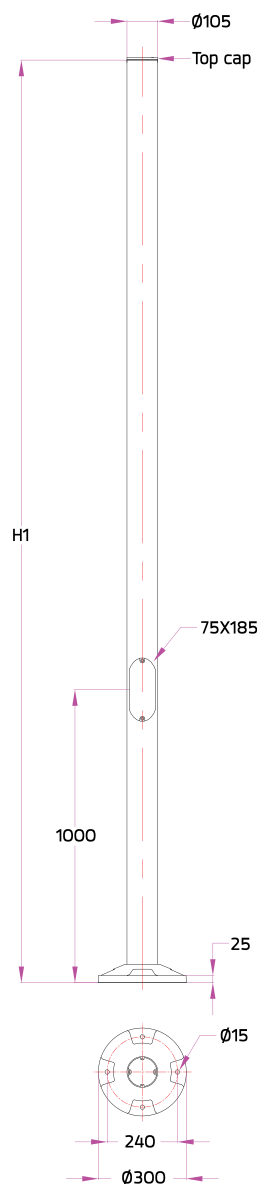

Aluminium Pole

Straight Cylindrical Extruded Aluminium Pole Diameter 105 mm. with Cable Outlets and Top Cap.

Type	Ordering Code	H1 (mm.)
16A Fuse + Prepared for dimming	AUN-POL-0021-XX	3500
	AUN-POL-0022-XX	4000

Available colors

Black	[replace the last 2 digits of ordering code with 01]
Graphite	[replace the last 2 digits of ordering code with 02]
Dark Grey	[replace the last 2 digits of ordering code with 03]
Aluminium Silver	[replace the last 2 digits of ordering code with 04]
White	[replace the last 2 digits of ordering code with 06]
Wooden Brown	[replace the last 2 digits of ordering code with 07]

For Luminaires :

Neo EQUINOX Pole Clamp
Single Sided / Double Sided

Anchor Bolt Kit for this pole
Ordering Code: AUN-ACB-0005-00

Customized Pole Mounting Options :

Option 1 :

For Luminaires :

Option 2 :

For Luminaires :