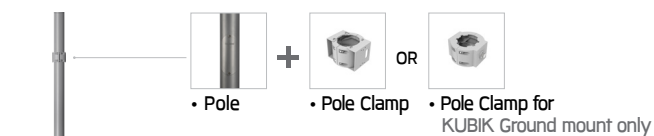

Available colors

Black	[replace the last 2 digits of ordering code with 01]
Graphite	[replace the last 2 digits of ordering code with 02]
Dark Grey	[replace the last 2 digits of ordering code with 03]
Aluminium Silver	[replace the last 2 digits of ordering code with 04]
White	[replace the last 2 digits of ordering code with 06]
Wooden Brown	[replace the last 2 digits of ordering code with 07]

For Luminaires :

Neo EQUINOX Pole Clamp
Single Sided / Double Sided

Anchor Bolt Kit for this pole
Ordering Code: AUN-ACB-0005-00

Customized Pole Mounting Options :

Option 1 :

For Luminaires :

Option 2 :

For Luminaires :