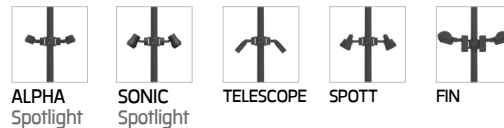

Available colors

Black	[replace the last 2 digits of ordering code with 01]
Graphite	[replace the last 2 digits of ordering code with 02]
Dark Grey	[replace the last 2 digits of ordering code with 03]
Aluminium Silver	[replace the last 2 digits of ordering code with 04]
White	[replace the last 2 digits of ordering code with 06]
Wooden Brown	[replace the last 2 digits of ordering code with 07]

For Luminaires :

Neo EQUINOX Pole Clamp
Single Sided / Double Sided

Anchor Bolt Kit for this pole
Ordering Code: AUN-ACB-0005-00

Customized Pole Mounting Options :

Option 1 :

For Luminaires :

Option 2 :

For Luminaires :