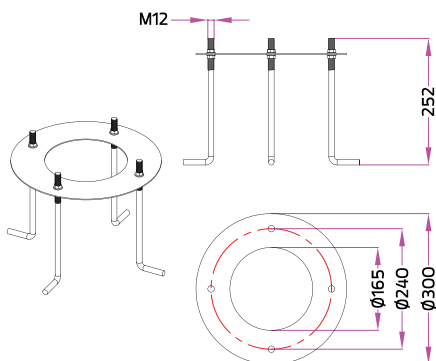

Aluminium Pole

Straight Cylindrical Extruded Aluminium Pole Diameter 105 mm. with Cable Outlets and Top Cap.

Type	Ordering Code	H1 (mm.)
16A Fuse + Prepared for dimming	AUN-POL-0021-XX	3500
	AUN-POL-0022-XX	4000

For Luminaires :

Neo EQUINOX Pole Clamp
Single Sided / Double Sided

Anchor Bolt Kit for this pole
Ordering Code: AUN-ACB-0005-00

Customized Pole Mounting Options :

Option 1 :

For Luminaires :

Option 2 :

For Luminaires :