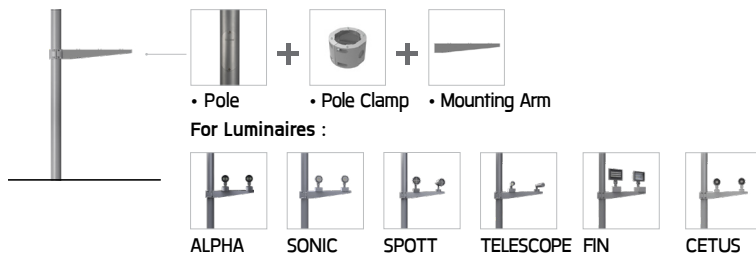

Aluminium Pole

Straight Cylindrical Extruded Aluminium Pole Diameter 105 mm. with Cable Outlets and Top Cap.

Type	Ordering Code	H1 (mm.)
16A Fuse + Prepared for dimming	AUN-POL-0021-XX	3500
	AUN-POL-0022-XX	4000

Available colors

Black	[replace the last 2 digits of ordering code with 01]
Graphite	[replace the last 2 digits of ordering code with 02]
Dark Grey	[replace the last 2 digits of ordering code with 03]
Aluminium Silver	[replace the last 2 digits of ordering code with 04]
White	[replace the last 2 digits of ordering code with 06]
Wooden Brown	[replace the last 2 digits of ordering code with 07]

For Luminaires :

Customized Pole Mounting Options :

Option 1 :

Option 2 :

Anchor Bolt Kit for this pole Ordering Code: AUN-ACB-0005-00