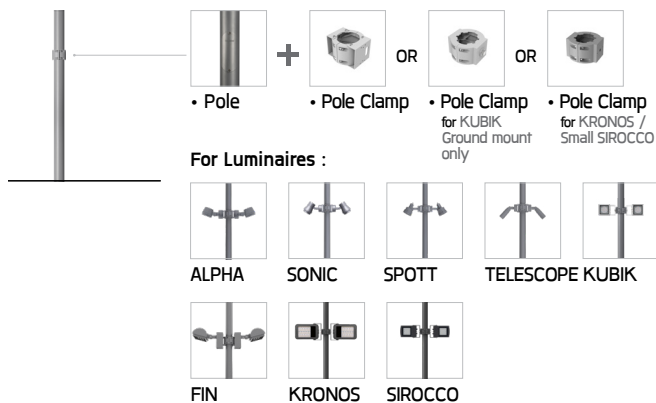

Customized Pole Mounting Options :

Option 1 :