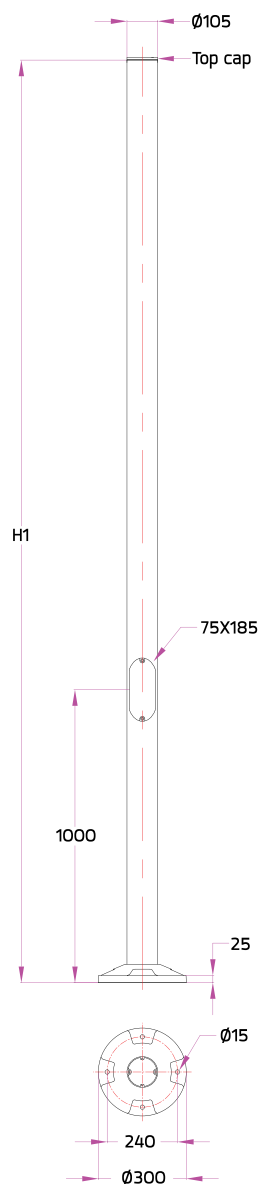

## Aluminium Pole

Straight Cylindrical Extruded Aluminium Pole Diameter 105 mm. with Cable Outlets and Top Cap.

Type	Ordering Code	H1 (mm.)
16A Fuse + Prepared for dimming	AUN-POL-0021-XX	3500
	AUN-POL-0022-XX	4000

### Available colors

Black	[replace the last 2 digits of ordering code with 01]
Graphite	[replace the last 2 digits of ordering code with 02]
Dark Grey	[replace the last 2 digits of ordering code with 03]
Aluminium Silver	[replace the last 2 digits of ordering code with 04]
White	[replace the last 2 digits of ordering code with 06]
Wooden Brown	[replace the last 2 digits of ordering code with 07]

### For Luminaires :

Neo EQUINOX Pole Clamp  
Single Sided / Double Sided