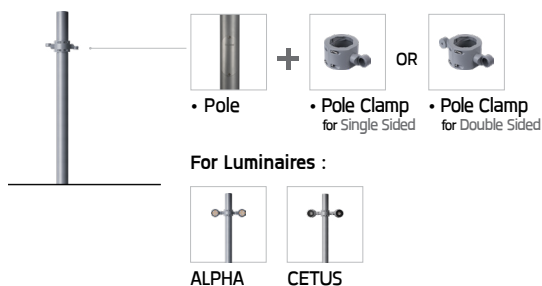

Customized Pole Mounting Options :

Option 1 :