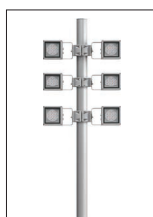

## Aluminium Pole

Straight Cylindrical Extruded Aluminium Pole Diameter 105 mm. with Spigot Size 76 mm.

| Type                            | Ordering Code   | H1 [mm.] |
|---------------------------------|-----------------|----------|
| 16A Fuse + Prepared for dimming | 0302-0-9-000-XX | 3000     |
|                                 | 0303-0-9-000-XX | 3500     |
|                                 | 0304-0-9-000-XX | 4000     |

### For Luminaires :

ATHLON Area Light

Small SIROCCO Area Light

Mini ANDROMEDA Area Light

Neo EQUINOX Pole Top Light

NeoPLACE Double Headed

RAY Double Headed

EPSYLON Double Headed

Mega SONIC Pole Set

KUBIK Pole Set

Anchor Bolt Kit for this pole  
Ordering Code: 9-2020-00