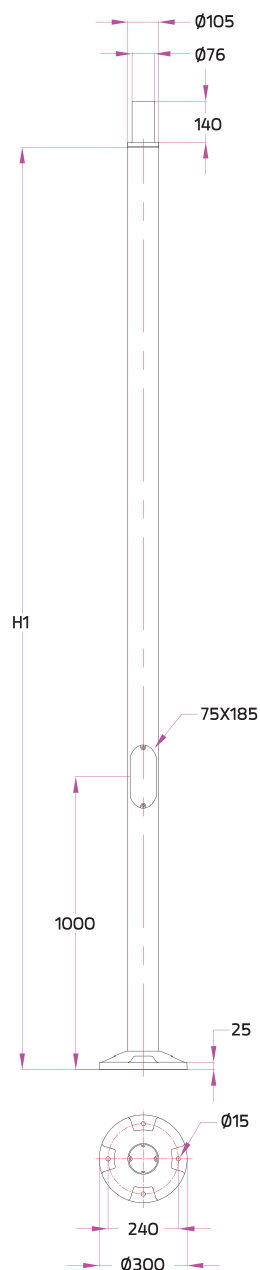

## Aluminium Pole

Straight Cylindrical Extruded Aluminium Pole Diameter 105 mm. with Spigot Size 76 mm.

| Type                            | Ordering Code   | H1 [mm.] |
|---------------------------------|-----------------|----------|
| 16A Fuse + Prepared for dimming | 0302-0-9-000-XX | 3000     |
|                                 | 0303-0-9-000-XX | 3500     |
|                                 | 0304-0-9-000-XX | 4000     |

### Available colors

- Black [replace the last 2 digits of ordering code with 01]
- Graphite [replace the last 2 digits of ordering code with 02]
- Dark Grey [replace the last 2 digits of ordering code with 03]
- Aluminium Silver [replace the last 2 digits of ordering code with 04]
- White [replace the last 2 digits of ordering code with 06]
- Wooden Brown [replace the last 2 digits of ordering code with 07]

### For Luminaires :

ATHLON Area Light

Small SIROCCO Area Light

Mini ANDROMEDA Area Light

Neo EQUINOX Pole Top Light

NeoPLACE Double Headed

RAY Double Headed

EPSYLON Double Headed

Mega SONIC Pole Set

KUBIK Pole Set

Anchor Bolt Kit for this pole  
Ordering Code: 9-2020-00