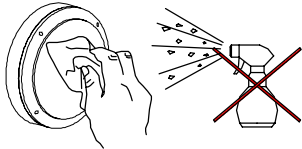

Detail-B

- Clean the products regularly to maintain good light output and prolong surface quality .
  Only use solvent-free cleaning solutions on the products.
  ทำความสะอาดผลิตภัณฑ์เป็นประจำเพื่อรักษาความส่องสว่างที่ดีและยืดอายุคุณภาพพื้นผิว
  ใช้น้ำยาทำความสะอาดที่ไม่มีแอลกอฮอล์หรือตัวทำละลายกับผลิตภัณฑ์เท่านั้น