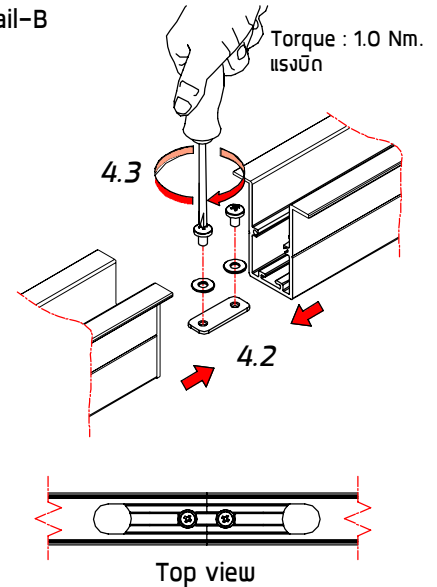

Detail-B

- Clean the products regularly to maintain good light output and prolong surface quality .
  Only use solvent-free cleaning solutions on the products.
  ทำความสะอาดผลิตภัณฑ์เป็นประจำเพื่อรักษาความส่องสว่างที่ดีและยืดอายุคุณภาพพื้นผิว
  ใช้น้ำยาทำความสะอาดที่ไม่มีแอลกอฮอล์หรือตัวทำละลายกับผลิตภัณฑ์เท่านั้น

- Do not use a high pressure washer to clean the products.
  ห้ามใช้เครื่องฉีดน้ำแรงดันสูงในการทำความสะอาดผลิตภัณฑ์

- Environmental protection: Waste electrical products should not be disposed of with household waste. please recycle where facilities exist. check with your local authority or retailer for recycling advice According to directive 2002/96/CE and directive 2012/19/EU Waste Electrical and Electronic Equipment (WEEE).
  ห้ามทิ้งผลิตภัณฑ์นี้ร่วมกับขยะในครัวเรือนชนิดอื่นๆเมื่อสิ้นสุดอายุการใช้งานโปรดแยกผลิตภัณฑ์ที่ออกจากของเสียประเภทอื่นๆและรีไซเคิลอย่างเหมาะสมเพื่อส่งเสริมการนำทรัพยากรกลับมาใช้ซ้ำซึ่งจะช่วยป้องกันอันตรายต่อสิ่งแวดล้อมหรือสุขภาพของมนุษย์ที่เกิดจากการทิ้งขยะโดยไม่มีการควบคุม
  อ้างอิงตามระเบียบ 2002/96/CE และระเบียบ 2012/19/EU Waste Electrical and Electronic Equipment (WEEE).