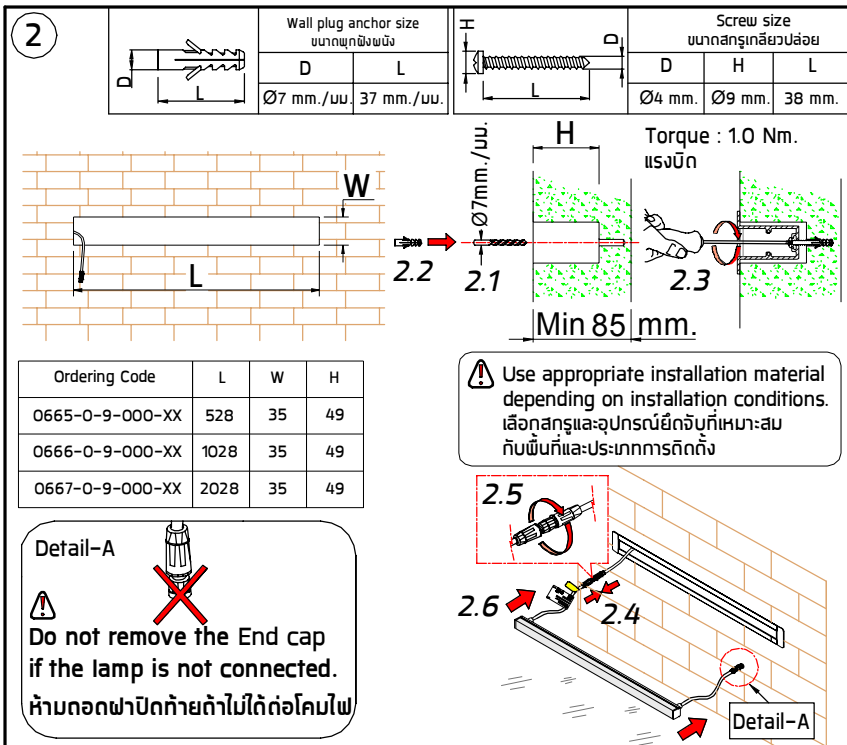

## INSTALLATION MANUAL

PRODUCT NAME : Mounting Profile for Wall Niche

No.	Accessories Name	Ordering Code
1.	Mounting Profile for Wall Niche L = 546mm.	0665-0-9-000-XX
2.	Mounting Profile for Wall Niche L = 1046mm.	0666-0-9-000-XX
3.	Mounting Profile for Wall Niche L = 2046mm.	0667-0-9-000-XX