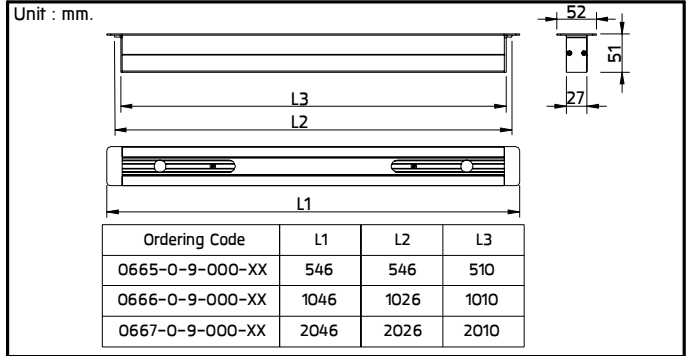

## INSTALLATION MANUAL

PRODUCT NAME : Mounting Profile for Wall Niche

No.	Accessories Name	Ordering Code
1.	Mounting Profile for Wall Niche L = 546mm.	0665-0-9-000-XX
2.	Mounting Profile for Wall Niche L = 1046mm.	0666-0-9-000-XX
3.	Mounting Profile for Wall Niche L = 2046mm.	0667-0-9-000-XX