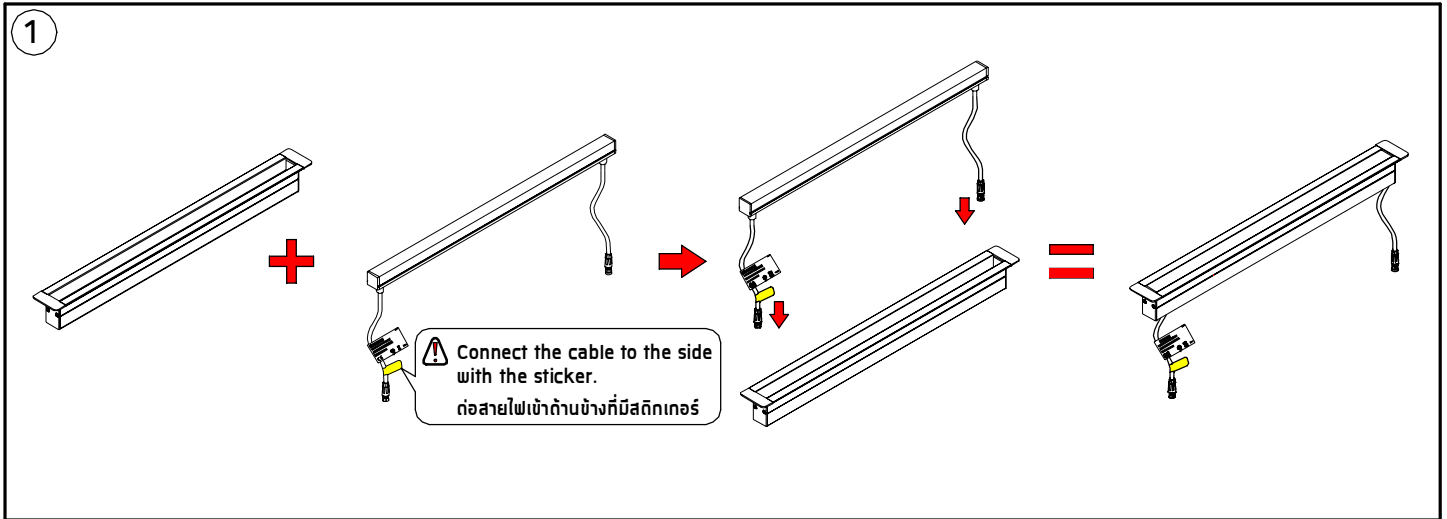

## INSTALLATION MANUAL

PRODUCT NAME : Mounting Profile for Wall Niche

No.	Accessories Name	Ordering Code
1.	Mounting Profile for Wall Niche L = 546mm.	0665-0-9-000-XX
2.	Mounting Profile for Wall Niche L = 1046mm.	0666-0-9-000-XX
3.	Mounting Profile for Wall Niche L = 2046mm.	0667-0-9-000-XX