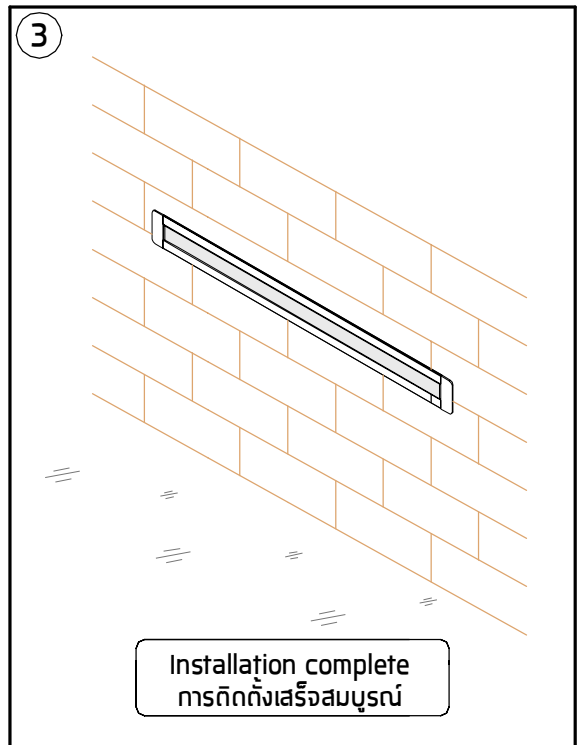

## INSTALLATION MANUAL

PRODUCT NAME : Mounting Profile for Wall Niche

No.	Accessories Name	Ordering Code
1.	Mounting Profile for Wall Niche L = 546mm.	0665-0-9-000-XX
2.	Mounting Profile for Wall Niche L = 1046mm.	0666-0-9-000-XX
3.	Mounting Profile for Wall Niche L = 2046mm.	0667-0-9-000-XX