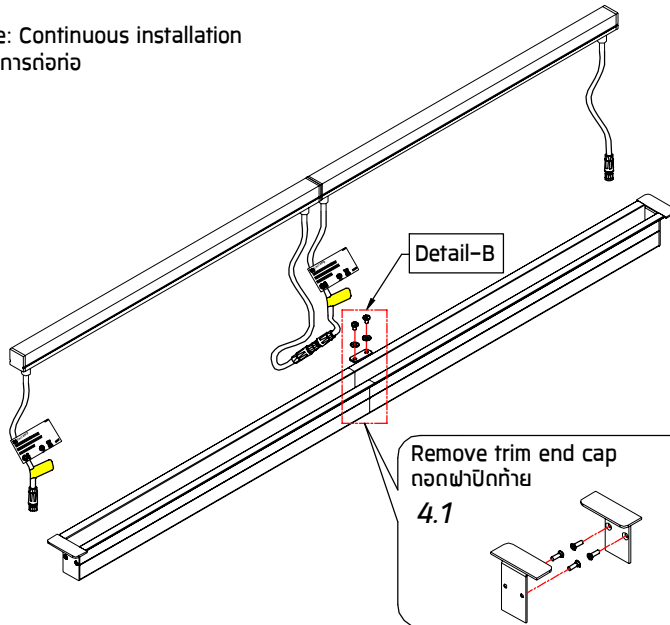

4 Sample: Continuous installation
ตัวอย่างการต่อต่อ