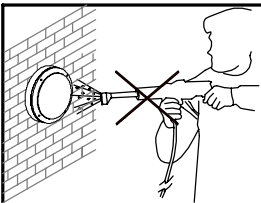

- Do not use a high pressure washer to clean the products.
  ห้ามใช้เครื่องฉีดน้ำแรงดันสูงในการทำความสะอาดผลิตภัณฑ์