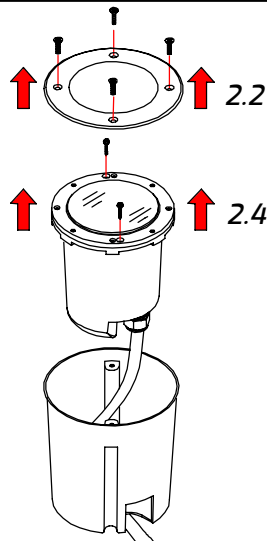

INSTALLATION MANUAL

PRODUCT NAME : Honey Comb Louver/Softening Filter for ZET

Item	Accessories Name	Ordering Code
1	Honey Comb Louver (for LED)	0265-0-9-000-01
2	Softening Filter	0294-0-9-000-00

1

2

1

Example/ตัวอย่าง

Part/ชิ้น A

Part/ชิ้น B

2

3

4

5

6

Installation complete
การติดตั้งเสร็จสมบูรณ์