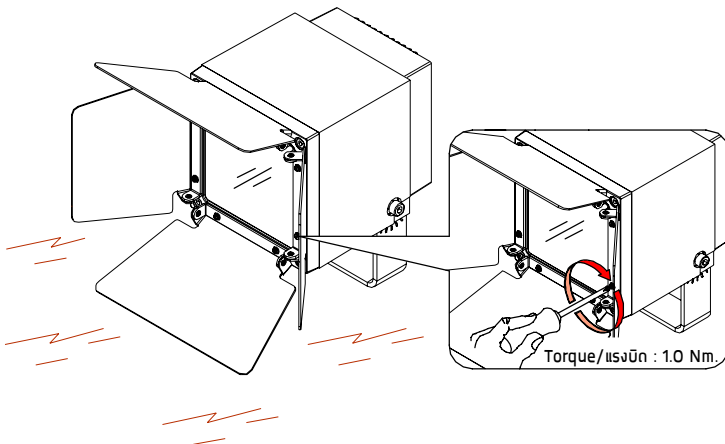

INSTALLATION MANUAL

PRODUCT NAME : Barn Doors for KUBIK

Barn Doors for KUBIK

Ordering Code : 0210-0-9-000-01

Installation complete
การติดตั้งเสร็จสมบูรณ์

- Not using chemical compounds and aggressive agents such as , weed repellents fertilizers , acid solvent and contaminated irrigation water near the Luminaires.