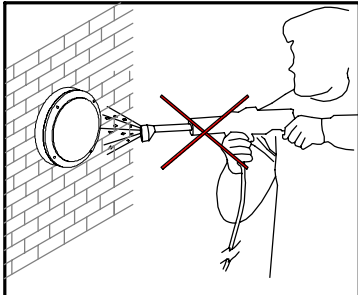

- Do not use a high pressure washer to clean the products.
  ห้ามใช้เครื่องฉีดน้ำแรงดันสูงในการทำความสะอาดผลิตภัณฑ์

- Environmental protection: Waste electrical products should not be disposed of with household waste. please recycle where facilities exist. check with your local authority or retailer for recycling advice.
  ห้ามทิ้งผลิตภัณฑ์นี้ร่วมกับขยะในครัวเรือนชนิดอื่นๆเมื่อสิ้นสุดอายุการใช้งานโปรดแยกผลิตภัณฑ์ออกจากของเสียประเภทอื่นๆและรีไซเคิลอย่างเหมาะสมเพื่อส่งเสริมการนำทรัพยากรกลับมาใช้ซ้ำซึ่งจะช่วยป้องกันอันตรายต่อสิ่งแวดล้อมหรือสุขภาพของมนุษย์ที่เกิดจากกรณีทิ้งขยะโดยไม่มีการควบคุม