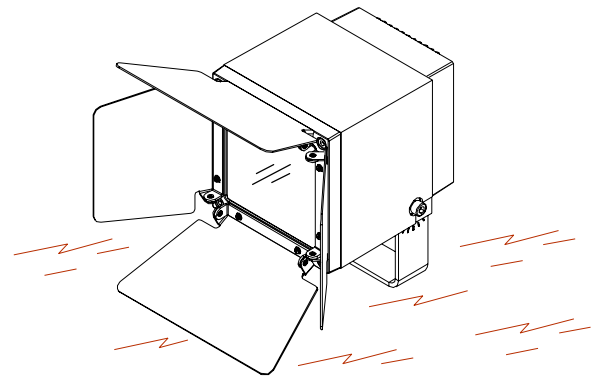

INSTALLATION MANUAL

PRODUCT NAME : Barn Doors for KUBIK

Barn Doors for KUBIK

Ordering Code : 0210-0-9-000-01

Installation complete
การติดตั้งเสร็จสมบูรณ์

- Not using chemical compounds and aggressive agents such as , weed repellents fertilizers , acid solvent and contaminated irrigation water near the Luminaires.