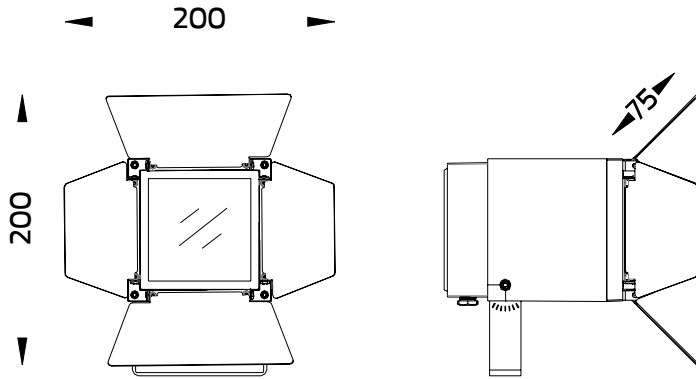

INSTALLATION MANUAL

PRODUCT NAME : Barn Doors for KUBIK

Barn Doors for KUBIK

Ordering Code : 0210-0-9-000-01

Installation complete
การติดตั้งเสร็จสมบูรณ์

- Not using chemical compounds and aggressive agents such as , weed repellents fertilizers , acid solvent and contaminated irrigation water near the Luminaires.