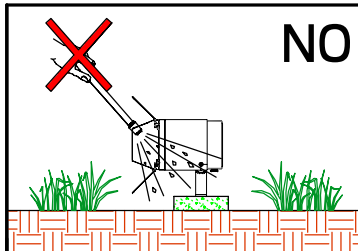

INSTALLATION MANUAL

PRODUCT NAME : Barn Doors for KUBIK

Barn Doors for KUBIK

Ordering Code : 0210-0-9-000-01

Installation complete
การติดตั้งเสร็จสมบูรณ์

- Not using chemical compounds and aggressive agents such as , weed repellents fertilizers , acid solvent and contaminated irrigation water near the Luminaires.