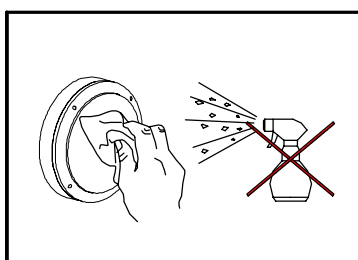

- Clean the products regularly to maintain good light output and prolong surface quality .

ทำความสะอาดผลิตภัณฑ์เป็นประจำเพื่อรักษาความส่องสว่างที่ดีและยืดอายุคุณภาพพื้นผิว
ใช้น้ำยาทำความสะอาดที่ไม่มีแอลกอฮอล์หรือตัวทำละลายกับผลิตภัณฑ์เท่านั้น