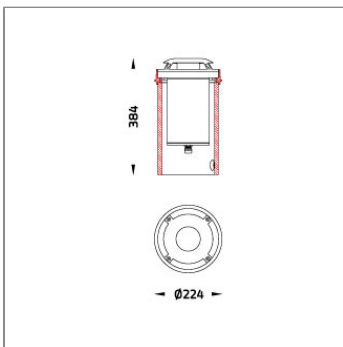

AYERS ground washer luminaires provide the users a low glare multi direction light distribution. The luminaire housing is made of a robust high strength aluminum and includes a GFR polymer recessed housing. The high quality optical mirrored reflector produces a high lumen output in a low silhouette fixture. Reflector designed and optimized by Photopia engineering software plus a COB LED from renowned manufacturers allow AYERS a high intensity sharp light output. The family is available in 2 sizes in one-opening, 2-opening and 4-opening. It is a perfect choice to illuminate ground surfaces. AYERS is supplied with a post-cured durable silicone gasket and pre-wired cable for outdoor application.

Technical Data

Ordering Code :	9106-0-4-891-XX
Lamp :	LED
CCT :	4000 K
CRI :	CRI >80
SDCM :	SDCM = 3
Lamp Lumen :	3390 lm
Luminaire Lumen :	570 lm
Lamp Wattage :	23 W
Luminaire Wattage :	26 W
Efficacy :	21 lm/W
Ambient Temperature :	40°C
Lumen Maintenance	L70B10 >90,000 h
Controller :	DIM 1-10V
Input Voltage :	220-240Vac 50/60Hz
Net Weight :	- kg.

AUN-CON-0008-00

IP68 Connector, cable
diameter 8-10mm,

gel-filled for through wiring

, 1-10V or DALI