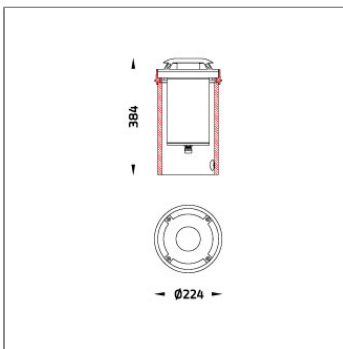

AYERS ground washer luminaires provide the users a low glare multi direction light distribution. The luminaire housing is made of a robust high strength aluminum and includes a GFR polymer recessed housing. The high quality optical mirrored reflector produces a high lumen output in a low silhouette fixture. Reflector designed and optimized by Photopia engineering software plus a COB LED from renowned manufacturers allow AYERS a high intensity sharp light output. The family is available in 2 sizes in one-opening, 2-opening and 4-opening. It is a perfect choice to illuminate ground surfaces. AYERS is supplied with a post-cured durable silicone gasket and pre-wired cable for outdoor application.

### Technical Data

|                       |                    |
|-----------------------|--------------------|
| Ordering Code :       | 9106-0-4-891-XX    |
| Lamp :                | LED                |
| CCT :                 | 4000 K             |
| CRI :                 | CRI >80            |
| SDCM :                | SDCM = 3           |
| Lamp Lumen :          | 3390 lm            |
| Luminaire Lumen :     | 570 lm             |
| Lamp Wattage :        | 23 W               |
| Luminaire Wattage :   | 26 W               |
| Efficacy :            | 21 lm/W            |
| Ambient Temperature : | 40°C               |
| Lumen Maintenance     | L70B10 >90,000 h   |
| Controller :          | DIM 1-10V          |
| Input Voltage :       | 220-240Vac 50/60Hz |
| Net Weight :          | - kg.              |

#### Ordering Code:

AUN-CON-0008-00

IP68 Connector, cable  
diameter 8-10mm,

gel-filled for through wiring  
, 1-10V or DALI