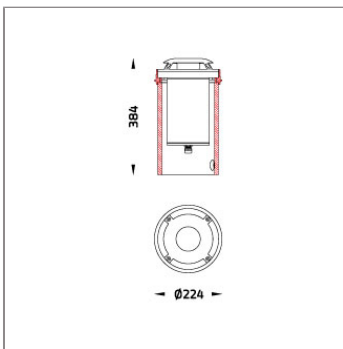

AYERS ground washer luminaires provide the users a low glare multi direction light distribution. The luminaire housing is made of a robust high strength aluminum and includes a GFR polymer recessed housing. The high quality optical mirrored reflector produces a high lumen output in a low silhouette fixture. Reflector designed and optimized by Photopia engineering software plus a COB LED from renowned manufacturers allow AYERS a high intensity sharp light output. The family is available in 2 sizes in one-opening, 2-opening and 4-opening. It is a perfect choice to illuminate ground surfaces. AYERS is supplied with a post-cured durable silicone gasket and pre-wired cable for outdoor application.

Technical Data

Ordering Code :	9106-0-4-506-XX
Lamp :	LED
CCT :	2700 K
CRI :	CRI >80
SDCM :	SDCM = 3
Lamp Lumen :	3160 lm
Luminaire Lumen :	530 lm
Lamp Wattage :	23 W
Luminaire Wattage :	26 W
Efficacy :	20 lm/W
Ambient Temperature :	40°C
Lumen Maintenance	L70B10 >90,000 h
Controller :	DIM 1-10V
Input Voltage :	220-240Vac 50/60Hz
Net Weight :	- kg.

AUN-CON-0008-00

IP68 Connector, cable
diameter 8-10mm,

gel-filled for through wiring
, 1-10V or DALI