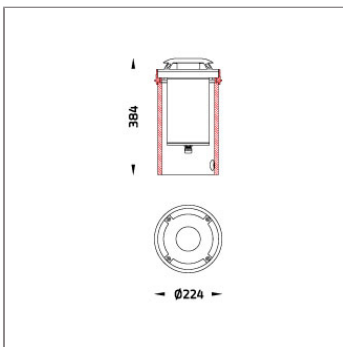

AYERS ground washer luminaires provide the users a low glare multi direction light distribution. The luminaire housing is made of a robust high strength aluminum and includes a GFR polymer recessed housing. The high quality optical mirrored reflector produces a high lumen output in a low silhouette fixture. Reflector designed and optimized by Photopia engineering software plus a COB LED from renowned manufacturers allow AYERS a high intensity sharp light output. The family is available in 2 sizes in one-opening, 2-opening and 4-opening. It is a perfect choice to illuminate ground surfaces. AYERS is supplied with a post-cured durable silicone gasket and pre-wired cable for outdoor application.

Technical Data

Ordering Code :	9106-0-3-887-XX
Lamp :	LED
CCT :	3000 K
CRI :	CRI >80
SDCM :	SDCM = 3
Lamp Lumen :	3300 lm
Luminaire Lumen :	550 lm
Lamp Wattage :	23 W
Luminaire Wattage :	26 W
Efficacy :	21 lm/W
Ambient Temperature :	40°C
Lumen Maintenance	L70B10 >90,000 h
Controller :	On-Off
Input Voltage :	220-240Vac 50/60Hz
Net Weight :	7.60 kg.

Ordering code guide

XXXX-X-X-XXX-XX

B
D

A
C
E

- A Product Code
- B Reflector
- C Electrical Component
- D Lamp
- E Color

Icon definition

Accessories

Ordering Code:
AUN-CON-0013-00
IP68 connection device,
cable diameter 7-11.5mm,
On-Off

Ordering Code:
AUN-CON-0004-00
IP68 Connector, cable
diameter 8-10mm,
gel-filled

Ordering Code:
AUN-CON-0003-00
IP68 Connector, cable
diameter 8-10mm,
gel-filled for through wiring