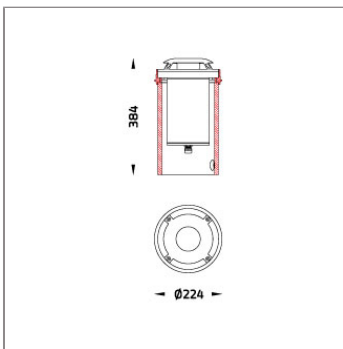

AYERS ground washer luminaires provide the users a low glare multi direction light distribution. The luminaire housing is made of a robust high strength aluminum and includes a GFR polymer recessed housing. The high quality optical mirrored reflector produces a high lumen output in a low silhouette fixture. Reflector designed and optimized by Photopia engineering software plus a COB LED from renowned manufacturers allow AYERS a high intensity sharp light output. The family is available in 2 sizes in one-opening, 2-opening and 4-opening. It is a perfect choice to illuminate ground surfaces. AYERS is supplied with a post-cured durable silicone gasket and pre-wired cable for outdoor application.

Technical Data

Ordering Code :	9106-0-3-887-XX
Lamp :	LED
CCT :	3000 K
CRI :	CRI >80
SDCM :	SDCM = 3
Lamp Lumen :	3300 lm
Luminaire Lumen :	550 lm
Lamp Wattage :	23 W
Luminaire Wattage :	26 W
Efficacy :	21 lm/W
Ambient Temperature :	40°C
Lumen Maintenance	L70B10 >90,000 h
Controller :	On-Off
Input Voltage :	220-240Vac 50/60Hz
Net Weight :	7.60 kg.

AUN-CON-0013-00

IP68 connection device,
cable diameter 7-11.5mm,
On-Off

Ordering Code:

AUN-CON-0004-00

IP68 Connector, cable
diameter 8-10mm,
gel-filled

Ordering Code:

AUN-CON-0003-00

IP68 Connector, cable
diameter 8-10mm,
gel-filled for through wiring