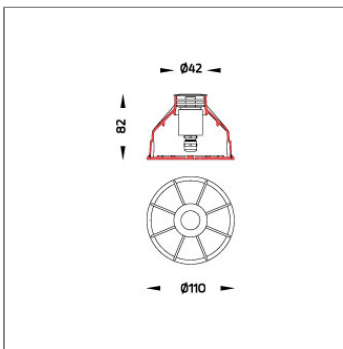

ATOM

ATOM – CV

INGROUND

LAST UPDATE: 13-05-2024

ATOM is a ground recess indicator light suitable for above water and under water light application. ATOM has been designed and manufactured at highest attribute. Utilizing CNC lathed stainless steel body presented exceptional aesthetic as well as sleek tough feeling. LED chips and lenses are from world renowned manufacturers. GFR polymer recess kit allows it to be installed in most extreme environment. Ensuring integrity of manufacture ATOM is supplied with a factory fitted pre-wired cable for ease of installation. The Anti-Humidity kit eliminate condensation inside the housing and prolong the life time of the luminaire. An optional IP68 connectors is recommended as an accessory for trouble free installation.

Technical Data

Ordering Code :	9080-H-2-899-91
Lamp :	LED
Beam :	46°/27°
CCT :	4000 K
CRI :	CRI >80
SDCM :	SDCM = 3
Lamp Lumen :	270 lm
Luminaire Lumen :	110 lm
Lamp Wattage :	2.1 W[12Vdc]
Luminaire Wattage :	2.1 W
Efficacy :	52 lm/W
Ambient Temperature :	50°C
Lumen Maintenance	L80B10 >108,000 h
Controller :	Remote
Input Voltage :	12Vdc/24Vdc
Net Weight :	0.40 kg.