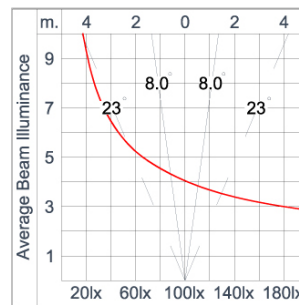

Light Distribution