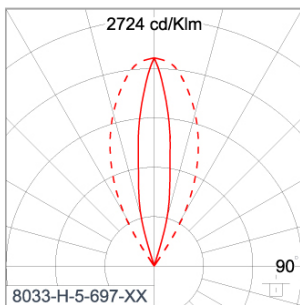

Light Distribution