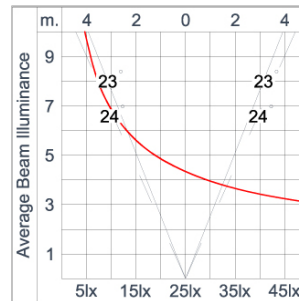

Light Distribution