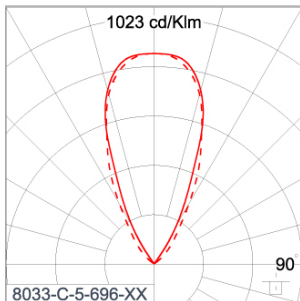

Light Distribution