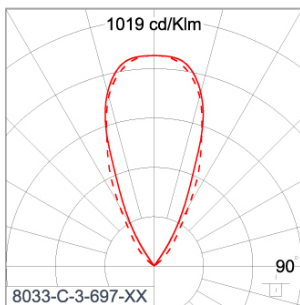

Light Distribution

*Due to the constancy of product development, we reserve the right to alter all specification without prior notice.

Unilamp Co., Ltd.
461 Ramintra Road, Kannayao, Bangkok 10230 Thailand
Tel : +66(0)2 943 2420-1, +66(0)2 946 4170-1
Fax : +66(0)2 943 2419
online@unilamp.co.th
www.unilamp.co.th