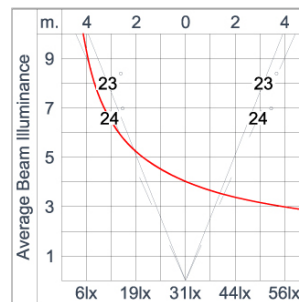

Light Distribution

*Due to the constancy of product development, we reserve the right to alter all specification without prior notice.

Unilamp Co., Ltd.
461 Ramintra Road, Kannayao, Bangkok 10230 Thailand
Tel : +66(0)2 943 2420-1, +66(0)2 946 4170-1
Fax : +66(0)2 943 2419
online@unilamp.co.th
www.unilamp.co.th