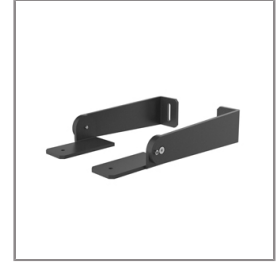

Ordering Code:
AUN-BRK-0001-XX
Mounting bracket, L=
250mm, adjustable