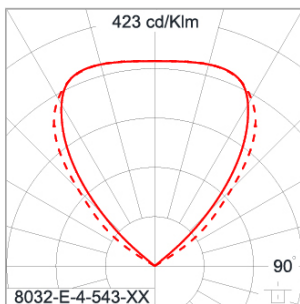

Light Distribution

*Due to the constancy of product development, we reserve the right to alter all specification without prior notice.

Unilamp Co., Ltd.
461 Ramintra Road, Kannayao, Bangkok 10230 Thailand
Tel : +66(0)2 943 2420-1, +66(0)2 946 4170-1
Fax : +66(0)2 943 2419
online@unilamp.co.th
www.unilamp.co.th