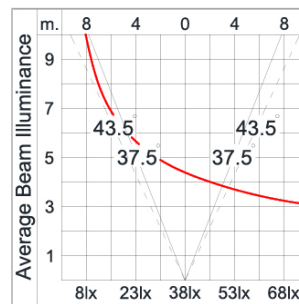

Light Distribution

*Due to the constancy of product development, we reserve the right to alter all specification without prior notice.

Unilamp Co., Ltd.
461 Ramintra Road, Kannayao, Bangkok 10230 Thailand
Tel : +66(0)2 943 2420-1, +66(0)2 946 4170-1
Fax : +66(0)2 943 2419
online@unilamp.co.th
www.unilamp.co.th