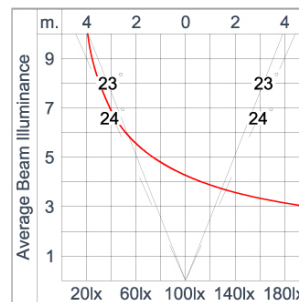

Light Distribution