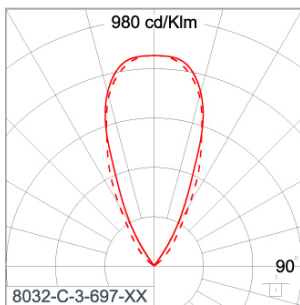

Light Distribution