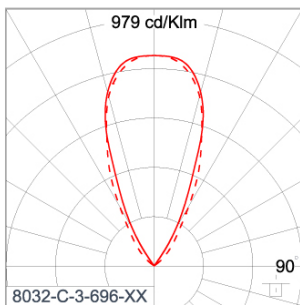

Light Distribution