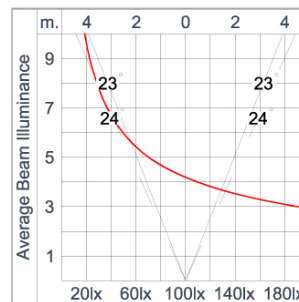

Light Distribution