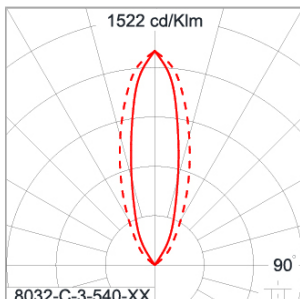

Light Distribution

*Due to the constancy of product development, we reserve the right to alter all specification without prior notice.

Unilamp Co., Ltd.
461 Ramintra Road, Kannayao, Bangkok 10230 Thailand
Tel : +66(0)2 943 2420-1, +66(0)2 946 4170-1
Fax : +66(0)2 943 2419
online@unilamp.co.th
www.unilamp.co.th