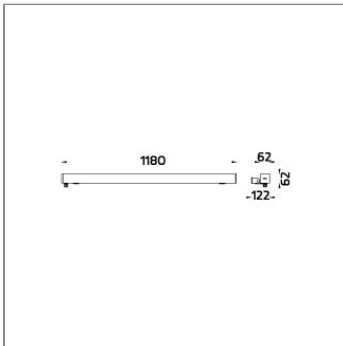

Technical Data

| | |
|-----------------------|--------------------|
| Ordering Code : | 8032-C-3-540-XX |
| Lamp : | LED |
| Beam : | 30° |
| CCT : | 3000 K |
| CRI : | CRI >80 |
| SDCM : | SDCM = 3 |
| Lamp Lumen : | 6420 lm |
| Luminaire Lumen : | 4560 lm |
| Lamp Wattage : | 40 W |
| Luminaire Wattage : | 46 W |
| Efficacy : | 99 lm/W |
| Ambient Temperature : | 50°C |
| Lumen Maintenance | L70B10 >54,000 h |
| Controller : | On-Off |
| Input Voltage : | 220-240Vac 50/60Hz |
| Net Weight : | 4.60 kg. |

SIRIUS

SIRIUS 1200 HI – CC WALL WASHER

LINEAR LIGHT

LAST UPDATE: 03-03-2025

Accessories

Ordering Code:
AUN-CON-0009-00
IP68 connection device,
cable diameter 5-9.5mm,
On-Off

Ordering Code:
AUN-CON-0010-00
IP68 connection device 3
pole, cable diameter
5-9.5mm, with distribution
block