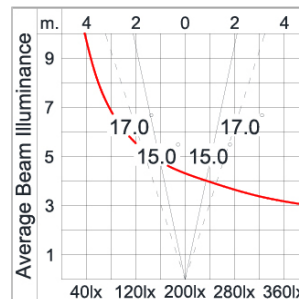

Light Distribution

*Due to the constancy of product development, we reserve the right to alter all specification without prior notice.

Unilamp Co., Ltd.
461 Ramintra Road, Kannayao, Bangkok 10230 Thailand
Tel : +66(0)2 943 2420-1, +66(0)2 946 4170-1
Fax : +66(0)2 943 2419
online@unilamp.co.th
www.unilamp.co.th