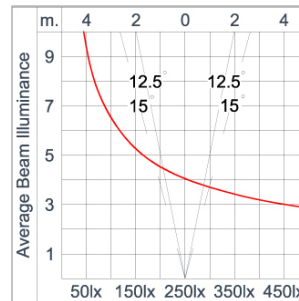

Light Distribution