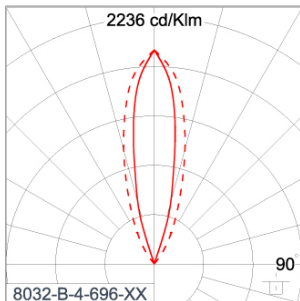

Light Distribution