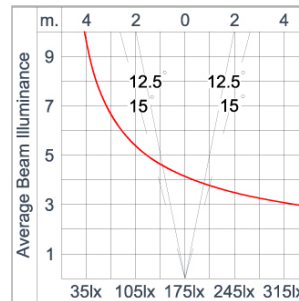

Light Distribution