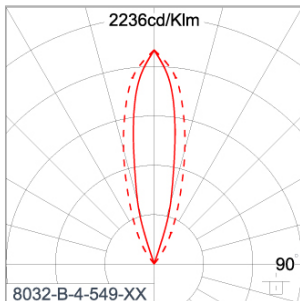

Light Distribution