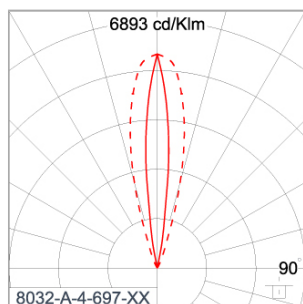

Light Distribution