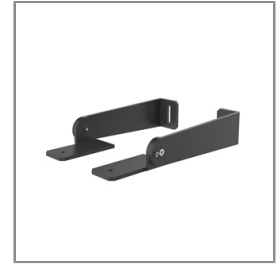

IP68 connection device,
cable diameter 7.1-13mm,
1-10V or DALI

Ordering Code:

AUN-CON-0012-00

IP68 connection device 5
pole, cable diameter
7.1-13mm, with distribution
block, 1-10V or DALI

Ordering Code:

AUN-SOF-0025-00

Softening filter, LED,
pre-assembly from factory

Ordering Code:

AUN-BRK-0001-XX

Mounting bracket, L=
250mm, adjustable

Ordering Code:

AUN-GHS-0019-00

Glare shield louver,
Bi-Symmetric beam

*Due to the constancy of product development,
we reserve the right to alter all specification
without prior notice.