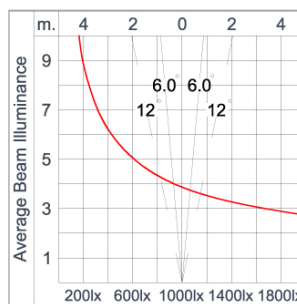

Light Distribution