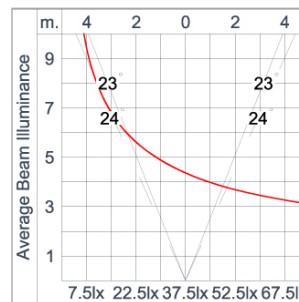

Light Distribution