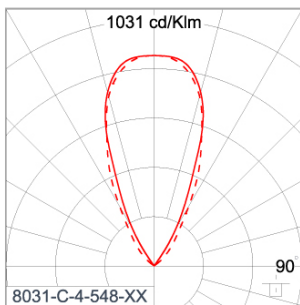

Light Distribution