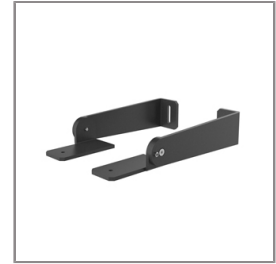

Ordering Code:
AUN-BRK-0001-XX
Mounting bracket, L=
250mm, adjustable