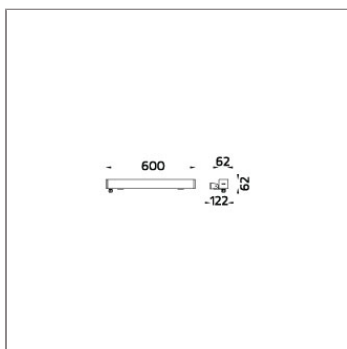

Technical Data

Ordering Code :	8031-C-4-540-XX
Lamp :	LED
Beam :	30°
CCT :	3000 K
CRI :	CRI >80
SDCM :	SDCM = 3
Lamp Lumen :	3210 lm
Luminaire Lumen :	2400 lm
Lamp Wattage :	20 W
Luminaire Wattage :	25 W
Efficacy :	96 lm/W
Ambient Temperature :	50°C
Lumen Maintenance	L70B10 >54,000 h
Controller :	DIM 1-10V
Input Voltage :	220-240Vac 50/60Hz
Net Weight :	2.70 kg.

SIRIUS

SIRIUS 600 HI – CC WALL WASHER

LINEAR LIGHT

LAST UPDATE: 30-05-2024

Accessories

Ordering Code:
AUN-CON-0011-00
IP68 connection device,
cable diameter 7.1-13mm,
1-10V or DALI

Ordering Code:
AUN-CON-0012-00
IP68 connection device 5
pole, cable diameter
7.1-13mm, with distribution
block , 1-10V or DALI