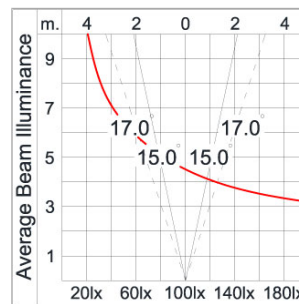

Light Distribution

*Due to the constancy of product development,
we reserve the right to alter all specification
without prior notice.

Unilamp Co., Ltd.
461 Ramintra Road, Kannayao, Bangkok 10230 Thailand
Tel : +66(O)2 943 2420-1, +66(O)2 946 4170-1
Fax : +66(O)2 943 2419
online@unilamp.co.th
www.unilamp.co.th