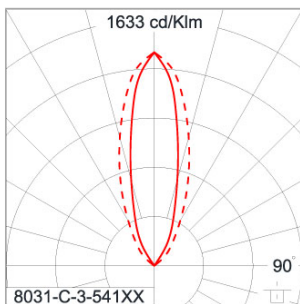

Light Distribution

*Due to the constancy of product development,
we reserve the right to alter all specification
without prior notice.

Unilamp Co., Ltd.
461 Ramintra Road, Kannayao, Bangkok 10230 Thailand
Tel : +66(O)2 943 2420-1, +66(O)2 946 4170-1
Fax : +66(O)2 943 2419
online@unilamp.co.th
www.unilamp.co.th