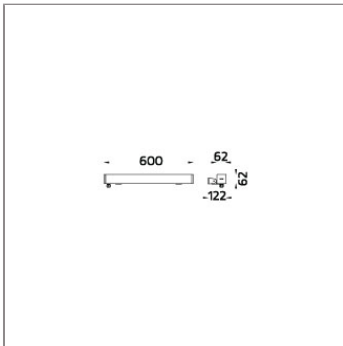

## Technical Data

|                       |                    |
|-----------------------|--------------------|
| Ordering Code :       | 8031-C-3-541-XX    |
| Lamp :                | LED                |
| Beam :                | 30°                |
| CCT :                 | 4000 K             |
| CRI :                 | CRI >80            |
| SDCM :                | SDCM = 3           |
| Lamp Lumen :          | 3450 lm            |
| Luminaire Lumen :     | 2580 lm            |
| Lamp Wattage :        | 20 W               |
| Luminaire Wattage :   | 25 W               |
| Efficacy :            | 103 lm/W           |
| Ambient Temperature : | 50°C               |
| Lumen Maintenance     | L70B10 >54,000 h   |
| Controller :          | On-Off             |
| Input Voltage :       | 220-240Vac 50/60Hz |
| Net Weight :          | 2.70 kg.           |