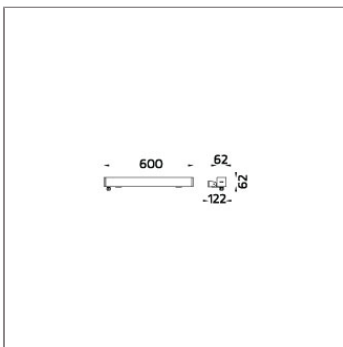

Technical Data

Ordering Code :	8031-B-5-550-XX
Lamp :	LED
Beam :	25°
CCT :	4000 K
CRI :	CRI >80
SDCM :	SDCM = 3
Lamp Lumen :	2040 lm
Luminaire Lumen :	1460 lm
Lamp Wattage :	15 W
Luminaire Wattage :	18 W
Efficacy :	81 lm/W
Ambient Temperature :	50°C
Lumen Maintenance	L80B10 >108,000 h
Controller :	DALI
Input Voltage :	220-240Vac 50/60Hz
Net Weight :	2.70 kg.

SIRIUS

SIRIUS 600 – CC WALL WASHER

LINEAR LIGHT

LAST UPDATE: 30-05-2024

Accessories

Ordering Code:
AUN-CON-0011-00
IP68 connection device,
cable diameter 7.1-13mm,
1-10V or DALI

Ordering Code:
AUN-CON-0012-00
IP68 connection device 5
pole, cable diameter
7.1-13mm, with distribution
block, 1-10V or DALI