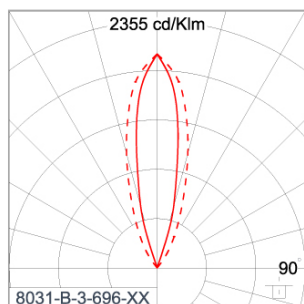

Light Distribution