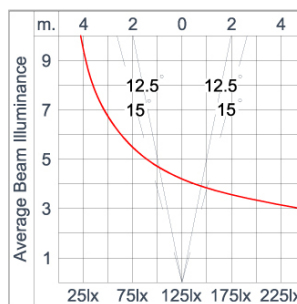

Light Distribution