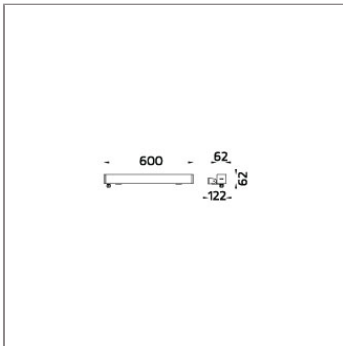

Technical Data

Ordering Code :	8031-A-3-556-XX
Lamp :	LED
Beam :	12°
CCT :	4000 K
CRI :	CRI >80
SDCM :	SDCM = 3
Lamp Lumen :	1480 lm
Luminaire Lumen :	1190 lm
Lamp Wattage :	10 W
Luminaire Wattage :	13 W
Efficacy :	91 lm/W
Ambient Temperature :	50°C
Lumen Maintenance	L80B10 >108,000 h
Controller :	On-Off
Input Voltage :	220-240Vac 50/60Hz
Net Weight :	2.70 kg.

SIRIUS

SIRIUS 600 – CC WALL WASHER

LINEAR LIGHT

LAST UPDATE: 30-05-2024

Accessories

Ordering Code:
AUN-CON-0009-00
IP68 connection device,
cable diameter 5-9.5mm,
On-Off

Ordering Code:
AUN-CON-0010-00
IP68 connection device 3
pole, cable diameter
5-9.5mm, with distribution
block