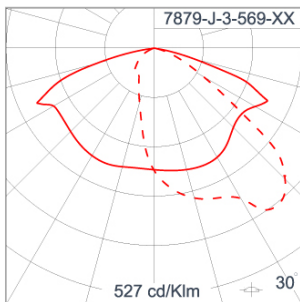

Light Distribution

*Due to the constancy of product development, we reserve the right to alter all specification without prior notice.

Unilamp Co., Ltd.
461 Ramintra Road, Kannayao, Bangkok 10230 Thailand
Tel : +66[0]2 943 2420-1, +66[0]2 946 4170-1
Fax : +66[0]2 943 2419
online@unilamp.co.th
www.unilamp.co.th