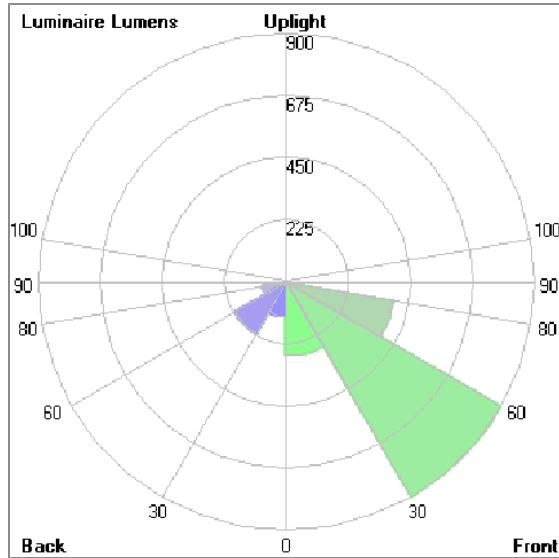

Technical Data

| | |
|-----------------------|--------------------|
| Ordering Code : | 7879-J-3-569-XX |
| Lamp : | LED |
| Beam : | T3 |
| CCT : | 3000 K |
| CRI : | CRI >80 |
| SDCM : | SDCM = 3 |
| Lamp Lumen : | 2260 lm |
| Luminaire Lumen : | 2010 lm |
| Lamp Wattage : | 25 W |
| Luminaire Wattage : | 27 W |
| Efficacy : | 74 lm/W |
| Ambient Temperature : | 35°C |
| Lumen Maintenance | L70B10 >60,000 h |
| Controller : | On-Off |
| Input Voltage : | 220-240Vac 50/60Hz |
| Net Weight : | - kg. |

CAP

MEDIUM CAP 90

BOLLARD

LAST UPDATE: 18-06-2024

Bug Report

Lum. Classification System [LCS]

| LCS | Zone | %Lumens | %Lamp | %Lum |
|------------|-----------|----------|-------|-------|
| FL | [0-30] | 268.6 | 11.9 | 13.4 |
| FM | [30-60] | 900.0 | 39.8 | 44.8 |
| FH | [60-80] | 395.7 | 17.5 | 19.7 |
| FVH | [80-90] | 9.6 | 0.4 | 0.5 |
| BL | [0-30] | 128.2 | 5.7 | 6.4 |
| BM | [30-60] | 217.4 | 9.6 | 10.8 |
| BH | [60-80] | 87.0 | 3.8 | 4.3 |
| BVH | [80-90] | 1.7 | 0.1 | 0.1 |
| UL | [90-100] | 0.1 | 0.0 | 0.0 |
| UH | [100-180] | 1.2 | 0.1 | 0.1 |
| Total | | 2009.5 | 88.9 | 100.0 |
| BUG Rating | | B1-U1-G0 | | |