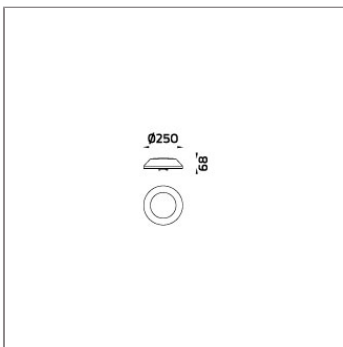

CAP

MEDIUM CAP 90

BOLLARD

LAST UPDATE: 18-06-2024

The CAP range is a fresh range of bollards and low mounted pole lights. Designed from scratch with the latest lighting requirements in mind. The highly efficient LEDs are shielded and emit no upward light. The light engine features great color consistency, excellent color rendering index and dimming options. Specification grade optics make the medium sized version a highly competitive lighting tool for demanding professional lighting tasks. With its compact dimensions the small sized CAP is a smart solution for residential lighting projects. Regardless of size the prewired supply cable, numerous mounting solutions and minimized amount of screws assure a simplified installation process.

Technical Data

| | |
|-----------------------|--------------------|
| Ordering Code : | 7879-J-3-569-XX |
| Lamp : | LED |
| Beam : | T3 |
| CCT : | 3000 K |
| CRI : | CRI >80 |
| SDCM : | SDCM = 3 |
| Lamp Lumen : | 2260 lm |
| Luminaire Lumen : | 2010 lm |
| Lamp Wattage : | 25 W |
| Luminaire Wattage : | 27 W |
| Efficacy : | 74 lm/W |
| Ambient Temperature : | 35°C |
| Lumen Maintenance | L70B10 >60,000 h |
| Controller : | On-Off |
| Input Voltage : | 220-240Vac 50/60Hz |
| Net Weight : | - kg. |

Ordering Code:
AUN-POL-0033-XX
Aluminum bollard tube,
diameter 76mm, H=
2500mm

Ordering Code:
AUN-ACB-0020-00
Anchor bolt kit, bollard

Ordering Code:
AUN-ACB-0021-00
Anchor bolt, M8x100,
expansion type

Ordering Code:
AUN-ACB-0013-00
Anchor bolt kit