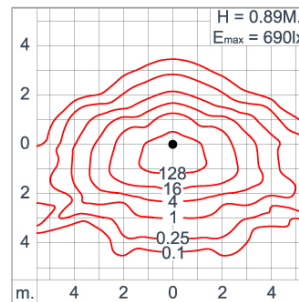

Light Distribution

*Due to the constancy of product development, we reserve the right to alter all specification without prior notice.

Unilamp Co., Ltd.
461 Ramintra Road, Kannayao, Bangkok 10230 Thailand
Tel : +66[0]2 943 2420-1, +66[0]2 946 4170-1
Fax : +66[0]2 943 2419
online@unilamp.co.th
www.unilamp.co.th