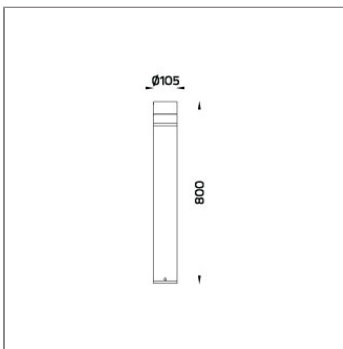

CHARISMA

MINI CHARISMA ROUND BOLLARD

LAST UPDATE: 24-02-2025

CHARISMA range of compact to mid-size bollard and wall light designed for residential, community and commercial sites. It is pre-wired from the factory with double insulated construction therefore safe and simple to install. CHARISMA is designed to utilize a high efficiency reflector and COB LED and available in three color temperatures from 2700K, 3000K and 4000K. It is supplied with built-in driver in both non-dimmable and 1-10V/ DALI dimmable options. The clear polycarbonate cover with internal glare suppression louvers improves the light quality by limiting the upward light emission. The bollard height can be customized according to specific requirement. An anchorage unit is available as an accessory.

Technical Data

Ordering Code :	7822-0-2-492-XX
Lamp :	TC-DSE
Socket :	E27
CCT :	2700-6500 K
Lamp Lumen :	650 lm
Luminaire Lumen :	650 lm
Lamp Wattage :	11 W
Luminaire Wattage :	11 W
Ambient Temperature :	25°C
Controller :	On-Off
Input Voltage :	220-240Vac 50/60Hz
Net Weight :	3.20 kg.

Ordering Code:
AUN-CON-0010-00
IP68 connection device 3
pole, cable diameter
5-9.5mm, with distribution
block

Ordering Code:
AUN-CON-0013-00
IP68 connection device,
cable diameter 7-11.5mm,
On-Off