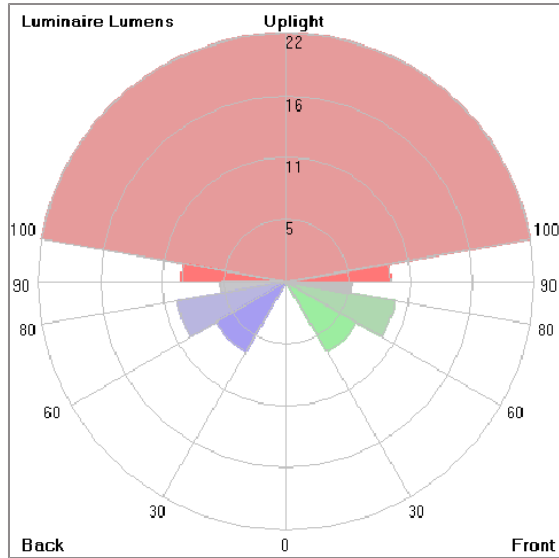

Technical Data

Ordering Code :	7822-0-2-492-XX
Lamp :	TC-DSE
Socket :	E27
CCT :	2700-6500 K
Lamp Lumen :	650 lm
Luminaire Lumen :	650 lm
Lamp Wattage :	11 W
Luminaire Wattage :	11 W
Ambient Temperature :	25°C
Controller :	On-Off
Input Voltage :	220-240Vac 50/60Hz
Net Weight :	3.20 kg.

CHARISMA

MINI CHARISMA ROUND

BOLLARD

LAST UPDATE: 24-02-2025

Bug Report

Lum. Classification System [LCS]

LCS	Zone	%Lumens	%Lamp	%Lum
FL	[0-30]	0.2	0.0	0.3
FM	[30-60]	7.1	1.1	9.3
FH	[60-80]	9.7	1.5	12.6
FVH	[80-90]	5.8	0.9	7.5
BL	[0-30]	0.2	0.0	0.3
BM	[30-60]	7.1	1.1	9.3
BH	[60-80]	9.7	1.5	12.6
BVH	[80-90]	5.8	0.9	7.5
UL	[90-100]	9.2	1.4	12.0
UH	[100-180]	21.8	3.4	28.5
Total		76.6	11.8	100.0
BUG Rating				BO-U2-GO