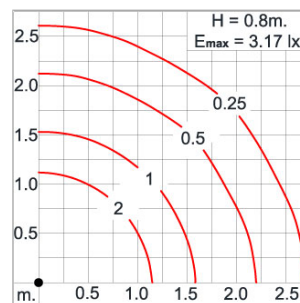

IEC Standard	IEC 60598-1 General Requirement IEC 60598-2-1 Fixed Luminaires
Protection	IP65 Class II
Luminaires Body Housing	High-pressure die cast aluminum alloy body and components. Extruded aluminum 56063 alloy body with low copper content.
Coating Process	Nano Ceramic surface conversion, resistant to corrosive environment. Luminaire primarily coated with epoxy resin and top coated with UV stabilized polyester powder and cured in digital temperature controlled chamber at 200°C.
Diffuser	Self-extinguishing high impact resistant clear polycarbonate diffuser with UV stabilized additive.
Reflector	Glare shield slanted aluminum louvers.
Gasket	Weather resistant silicone gasket. Working temperature -40°C to +200°C.
External Screws	External screws are in stainless steel with protection grease.
Cable Entry	Cable entry protected by weather proof grommet. To be used with HO5RN-F/ HO7RN-F cable with 6-13mm. diameter.
Lamp Holder	E27 lampholder in ceramic body. VDE/ ENEC approved.
Internal Wire	Tinned copper conductor with silicone insulated internal wire. IMQ approved. Working temperature -40°C to +180°C.
Terminal Block	Terminal block in GFR PA6.6 for cable with cross section up to 2.5 sqmm. VDE approved.
Caution	Installation work has to be carried on according to the enclosed installation manual.
Color	Black O1 Graphite O2 Dark Grey O3 Aluminum Silver O4 White O6

Light Distribution

*Due to the constancy of product development, we reserve the right to alter all specification without prior notice.

Unilamp Co., Ltd.
461 Ramintra Road, Kannayao, Bangkok 10230 Thailand
Tel : +66(0)2 943 2420-1, +66(0)2 946 4170-1
Fax : +66(0)2 943 2419
online@unilamp.co.th
www.unilamp.co.th