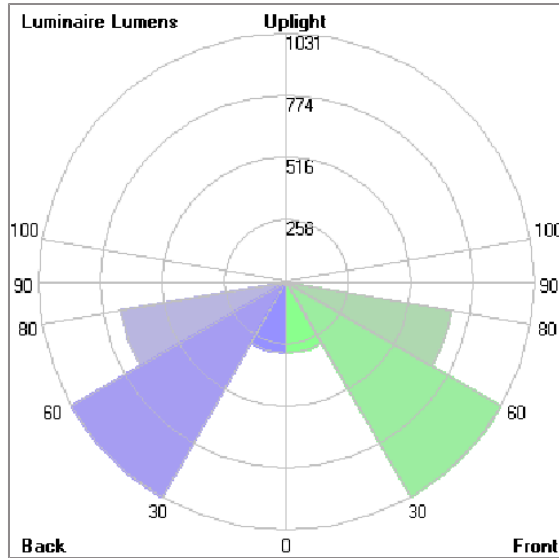

Technical Data

Ordering Code :	7781-Y-A-666-XX
Lamp :	LED
Beam :	T5
CCT :	3000 K
CRI :	CRI >80
SDCM :	SDCM = 3
Lamp Lumen :	8440 lm
Luminaire Lumen :	4090 lm
Lamp Wattage :	45 W
Luminaire Wattage :	50 W
Efficacy :	81 lm/W
Ambient Temperature :	25°C
Lumen Maintenance	L70B10 >60,000 h
Controller :	CASAMBI
Input Voltage :	220-240Vac 50/60Hz
Net Weight :	- kg.

Light Distribution

*Due to the constancy of product development, we reserve the right to alter all specification without prior notice.

KORNER

KORNER2

POLE MOUNTED

LAST UPDATE: 18-06-2024

Bug Report

Lum. Classification System [LCS]

LCS	Zone	%Lumens	%Lamp	%Lum
FL	[0-30]	295.4	3.5	7.2
FM	[30-60]	1031.4	12.2	25.2
FH	[60-80]	697.3	8.3	17.0
FVH	[80-90]	19.5	0.2	0.5
BL	[0-30]	295.4	3.5	7.2
BM	[30-60]	1031.4	12.2	25.2
BH	[60-80]	697.3	8.3	17.0
BVH	[80-90]	19.5	0.2	0.5
UL	[90-100]	0.5	0.0	0.0
UH	[100-180]	2.3	0.0	0.1
Total		4090.0	48.4	100.0
BUG Rating		B2-U1-G1		