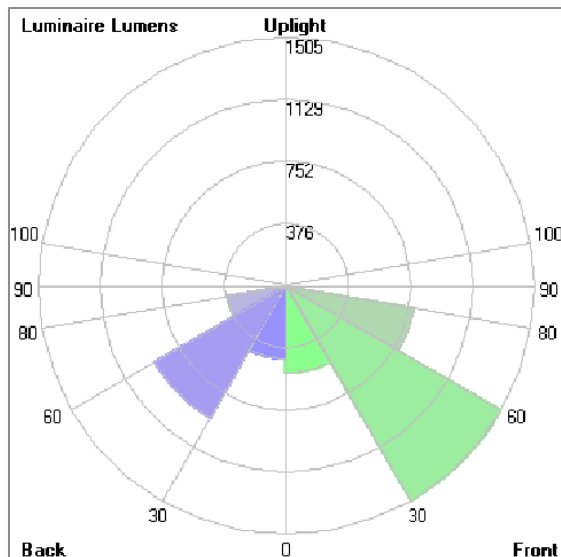

KORNER

KORNER2

POLE MOUNTED

LAST UPDATE: 18-06-2024

Bug Report

Lum. Classification System [LCS]

LCS	Zone	%Lumens	%Lamp	%Lum
FL	[0-30]	532.2	6.3	11.6
FM	[30-60]	1504.9	17.8	32.7
FH	[60-80]	786.1	9.3	17.1
FVH	[80-90]	24.7	0.3	0.5
BL	[0-30]	447.0	5.3	9.7
BM	[30-60]	924.5	11.0	20.1
BH	[60-80]	364.2	4.3	7.9
BVH	[80-90]	11.2	0.1	0.2
UL	[90-100]	0.4	0.0	0.0
UH	[100-180]	3.0	0.0	0.1
Total		4598.2	54.4	100.0
BUG Rating		B1-U1-G1		

*Due to the constancy of product development, we reserve the right to alter all specification without prior notice.

Unilamp Co., Ltd.
461 Ramintra Road, Kannayao, Bangkok 10230 Thailand
Tel : +66[0]2 943 2420-1, +66[0]2 946 4170-1
Fax : +66[0]2 943 2419
online@unilamp.co.th
www.unilamp.co.th