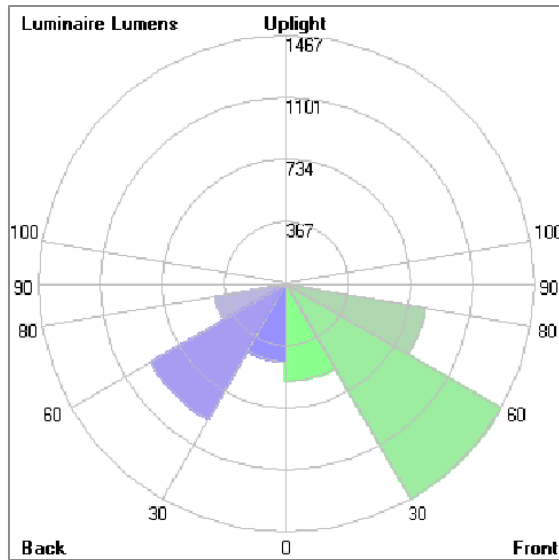

KORNER

KORNER2

POLE MOUNTED LIGHT

LAST UPDATE: 26-12-2025

Bug Report

Lum. Classification System [LCS]

LCS	Zone	%Lumens	%Lamp	%Lum
FL	[0-30]	575.8	6.5	12.2
FM	[30-60]	1467.4	16.5	31.0
FH	[60-80]	835.4	9.4	17.6
FVH	[80-90]	25.6	0.3	0.5
BL	[0-30]	462.6	5.2	9.8
BM	[30-60]	925.6	10.4	19.5
BH	[60-80]	427.2	4.8	9.0
BVH	[80-90]	15.5	0.2	0.3
UL	[90-100]	0.5	0.0	0.0
UH	[100-180]	3.3	0.0	0.1
Total		4738.9	53.3	100.0
BUG Rating		B1-U1-G1		

*Due to the constancy of product development, we reserve the right to alter all specification without prior notice.

Unilamp Co., Ltd.
461 Ramintra Road, Kannayao, Bangkok 10230 Thailand
Tel : +66[0]2 943 2420-1, +66[0]2 946 4170-1
Fax : +66[0]2 943 2419
online@unilamp.co.th
www.unilamp.co.th