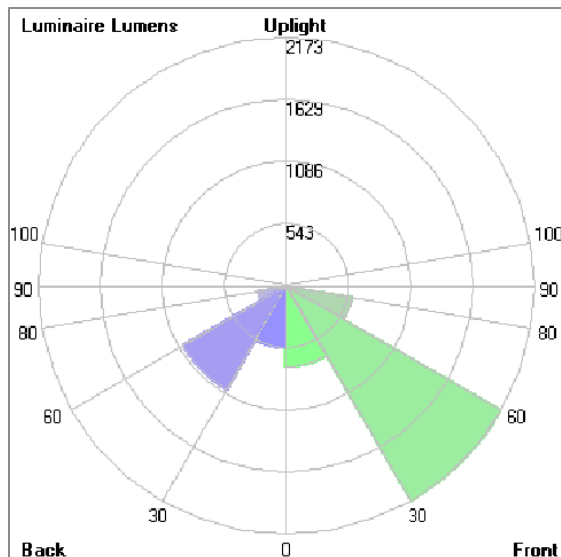

KORNER

KORNER2

POLE MOUNTED LIGHT

LAST UPDATE: 19-05-2026

Bug Report

Lum. Classification System [LCS]

LCS	Zone	%Lumens	%Lamp	%Lum
FL	[0-30]	706.3	8.4	13.3
FM	[30-60]	2172.6	25.7	40.9
FH	[60-80]	581.7	6.9	10.9
FVH	[80-90]	3.3	0.0	0.1
BL	[0-30]	545.0	6.5	10.2
BM	[30-60]	1048.7	12.4	19.7
BH	[60-80]	254.2	3.0	4.8
BVH	[80-90]	2.8	0.0	0.1
UL	[90-100]	0.2	0.0	0.0
UH	[100-180]	3.4	0.0	0.1
Total		5318.2	62.9	100.0
BUG Rating		B2-U1-G1		

*Due to the constancy of product development, we reserve the right to alter all specification without prior notice.

Unilamp Co., Ltd.
461 Ramintra Road, Kannayao, Bangkok 10230 Thailand
Tel : +66[0]2 943 2420-1, +66[0]2 946 4170-1
Fax : +66[0]2 943 2419
online@unilamp.co.th
www.unilamp.co.th